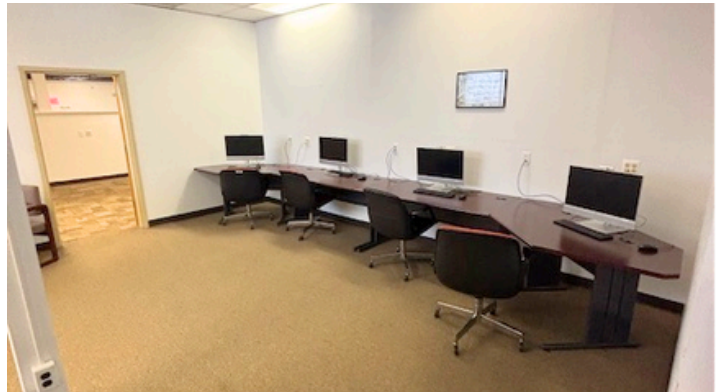

PROPERTY IMAGES