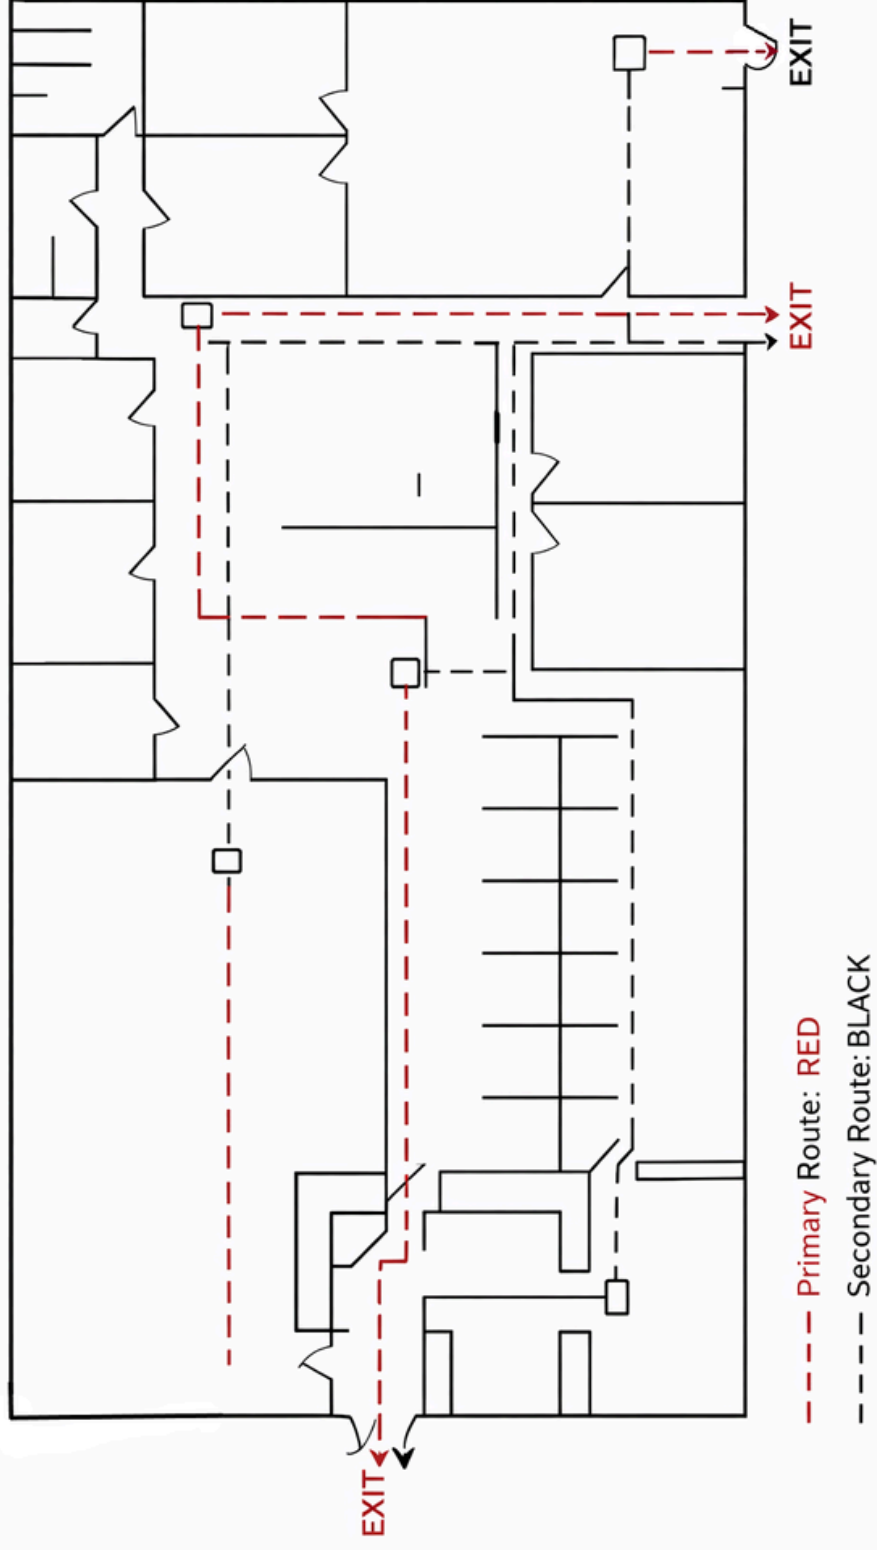

55 DELAWARE STREET

Woodbury, NJ

HIGHLY VISIBLE OFFICE BUILDING AVAILABLE

Single Story Building

+/- 5,800 SF

PROPERTY FEATURES

- Sale Price: \$550,000
- Ideal for attorneys, accountants, insurance companies, doctors, etc.
- Open office configuration possible
- Multiple private offices
- Kitchenette
- 3 bathrooms
- Newer roof & HVAC
- Ample off-street parking and free public lot directly across the street
- Located in the heart of Woodbury's downtown district
- Walking distance to Gloucester County Courthouse

FLOOR PLAN

www.WolfCRE.com

NEW JERSEY | PENNSYLVANIA | NEW YORK

Ryan Barikian
Vice President
856.383.5355
ryan.barikian@wolfcre.com

PROPERTY IMAGES

LOCATION HIGHLIGHTS

RETAILERS

Deptford Mall	2.5 miles
Target	2.8 miles
Walmart	3.0 miles
Lowe's	2.7 miles