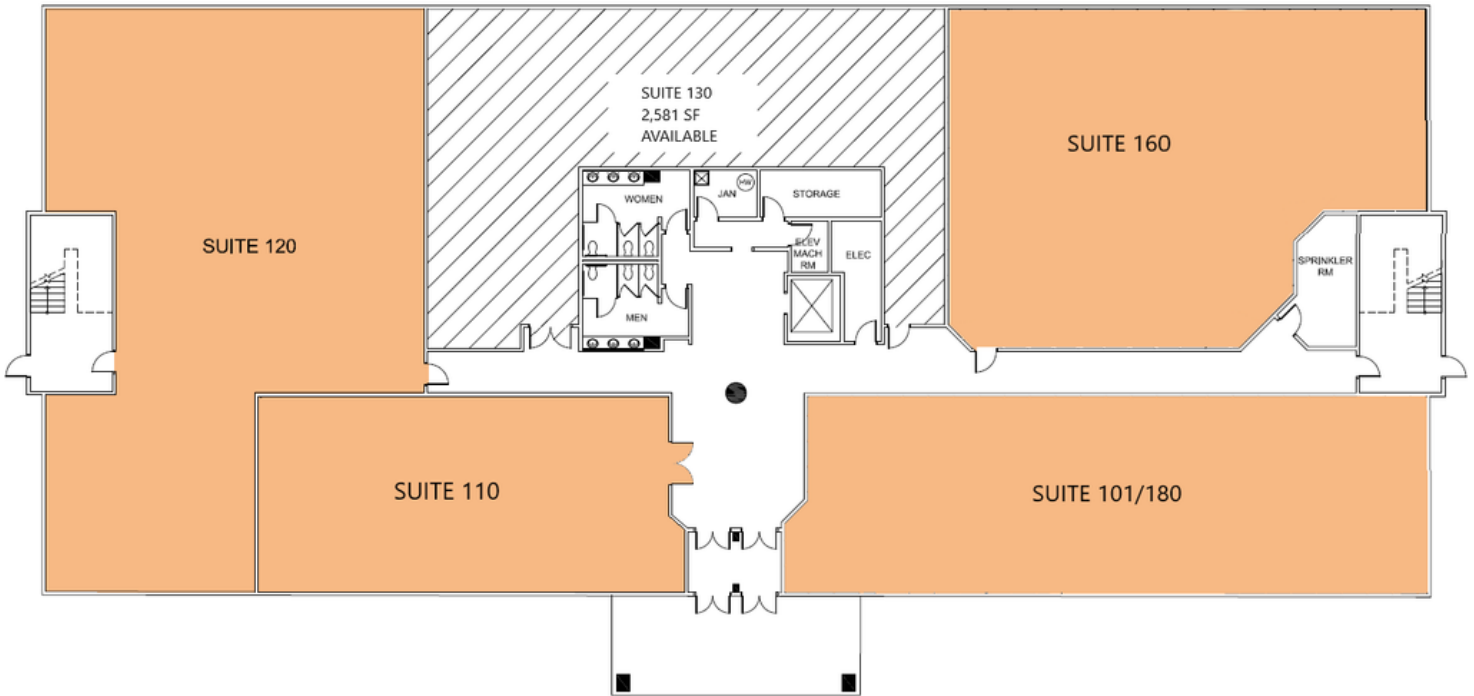

PROPERTY AREA/HIGHLIGHTS

- Situated on +/- 4.29 acres
- Monument tenant directory and suite signage available
- Efficient layouts with bullpen areas and individual offices
- Ample parking (4.70/1,000 SF) 226 Spaces total
- Conveniently situated off Route 73
- Two miles from NJ Turnpike, I-295 and Route 70
- Immediate access to various local amenities, national retailers and more Property

5 EVES DRIVE, MARLTON, NJ 08053

FIRST FLOOR PLAN

SECOND FLOOR PLAN

The foregoing information was furnished to us by sources which we deem to be reliable, but no warranty or representation is made as to the accuracy thereof. Subject to correction of errors, omissions, change of price, prior sale or withdrawal from market without notice.