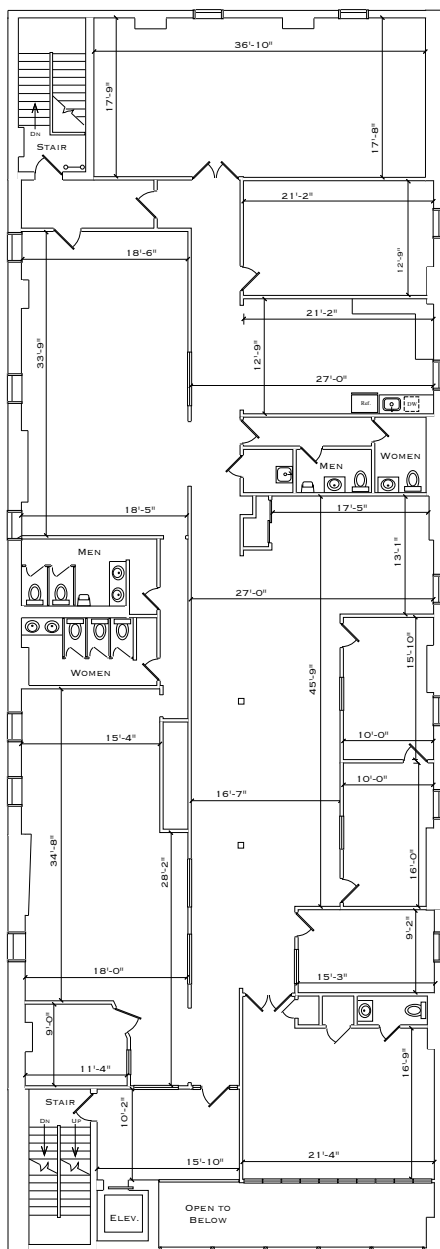

# 251 Bellevue Avenue Hammonton, NJ

Available | Second Floor | +/- 6,585 sf

Wolf Commercial Real Estate, LLC excludes unequivocally all inferred or implied terms, conditions and warranties arising out of this document and excludes all liability for loss and damages arising there from. This publication is the copyrighted property of Wolf Commercial Real Estate, LLC and /or its licensor(s).  
© 2017. All rights reserved.