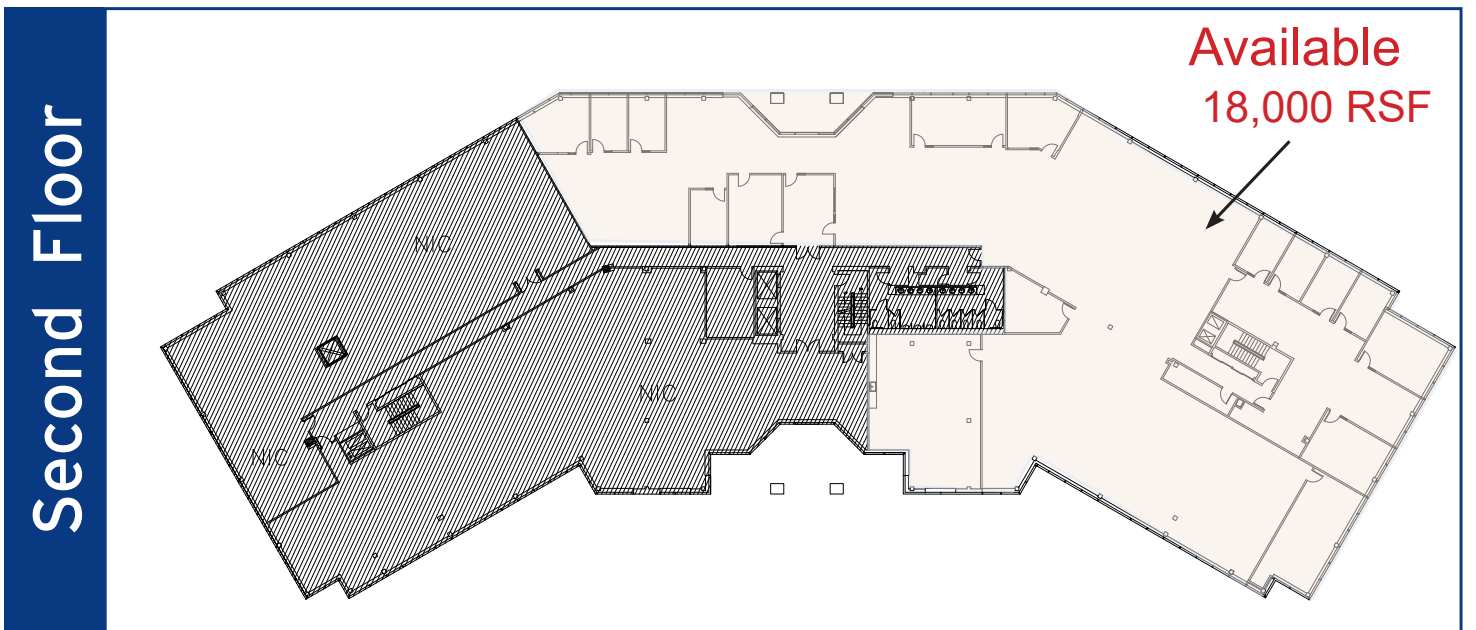

# 930 Harvest Drive Blue Bell, PA

Available | Second Floor | +/- 18,000 RSF (Divisible)

Wolf Commercial Real Estate, LLC excludes unequivocally all inferred or implied terms, conditions and warranties arising out of this document and excludes all liability for loss and damages arising there from. This publication is the copyrighted property of Wolf Commercial Real Estate, LLC and /or its licensor(s). © 2016. All rights reserved.