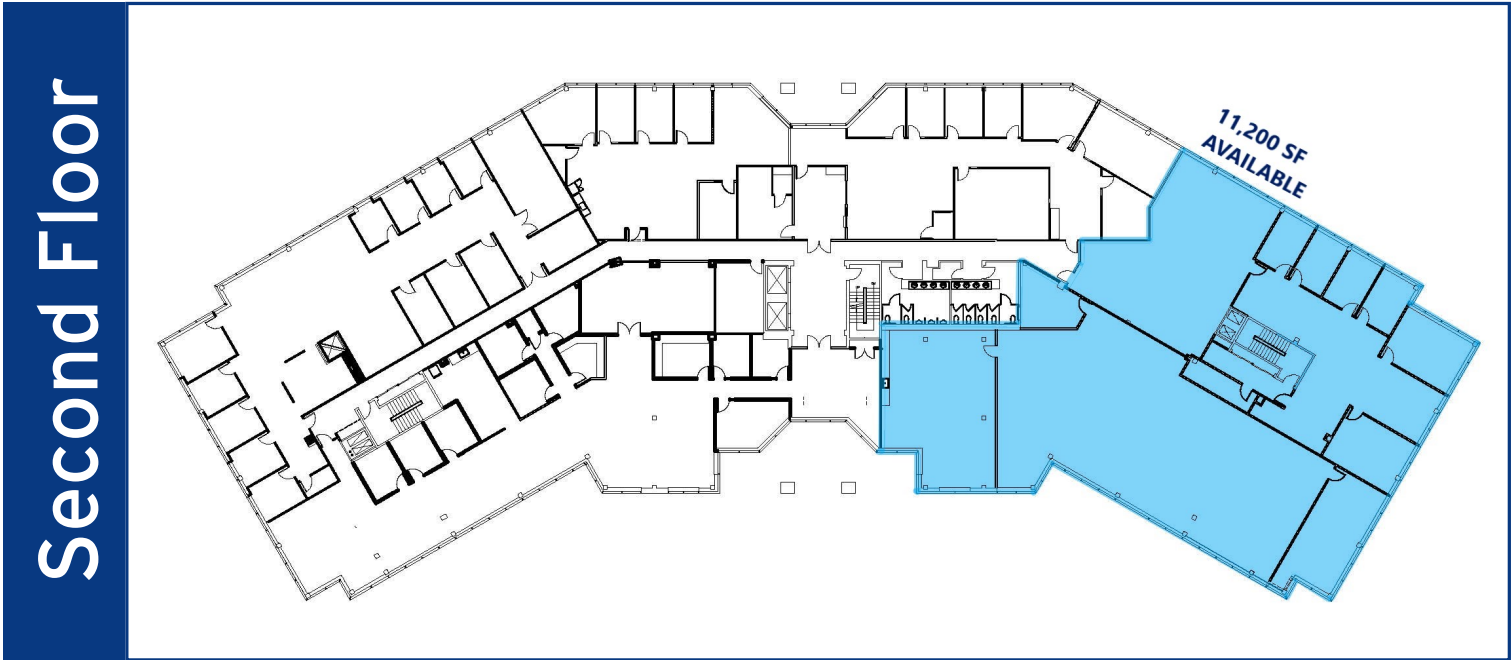

930 Harvest Drive Blue Bell, PA

Available | Second Floor | +/- 11,200 SF

Wolf Commercial Real Estate, LLC excludes unequivocally all inferred or implied terms, conditions and warranties arising out of this document and excludes all liability for loss and damages arising there from. This publication is the copyrighted property of Wolf Commercial Real Estate, LLC and /or its licensor(s).
© 2016. All rights reserved.