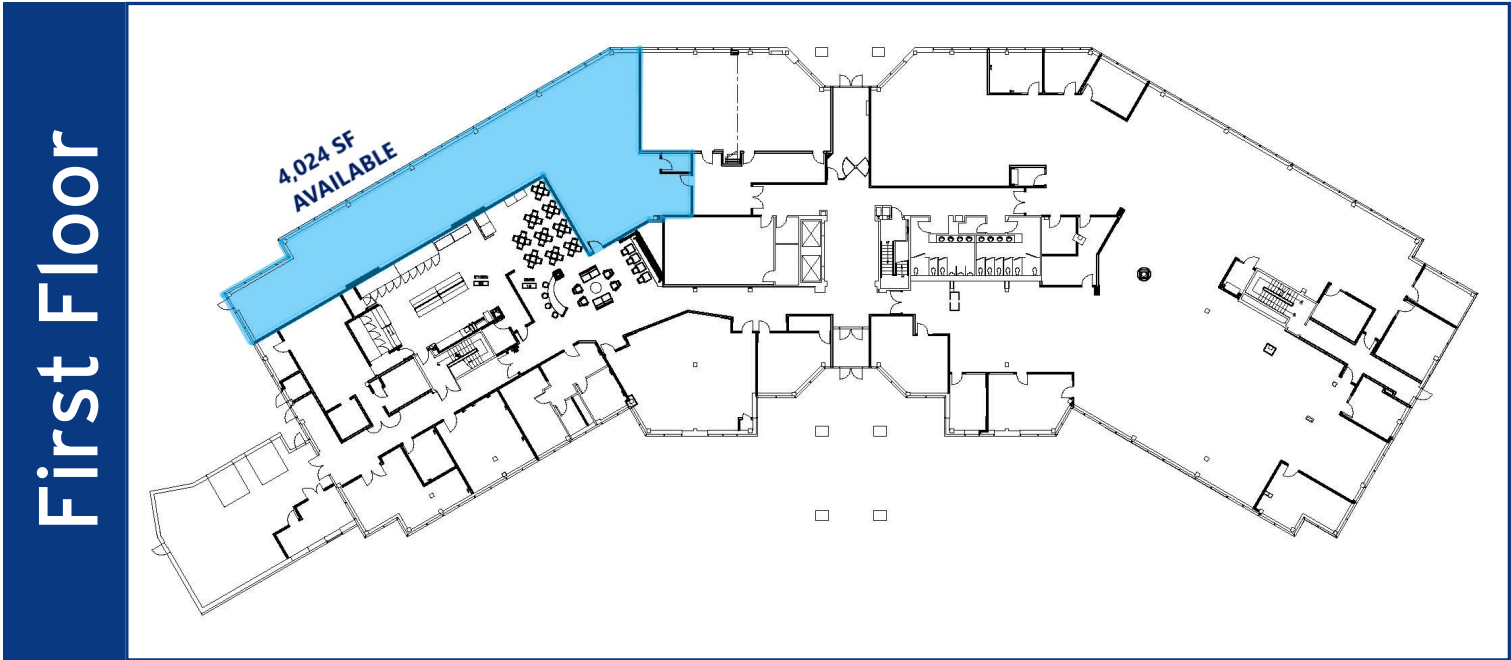

930 Harvest Drive Blue Bell, PA

Available | First Floor | +/- 4,024 SF

Wolf Commercial Real Estate, LLC excludes unequivocally all inferred or implied terms, conditions and warranties arising out of this document and excludes all liability for loss and damages arising there from. This publication is the copyrighted property of Wolf Commercial Real Estate, LLC and /or its licensor(s).
© 2016. All rights reserved.