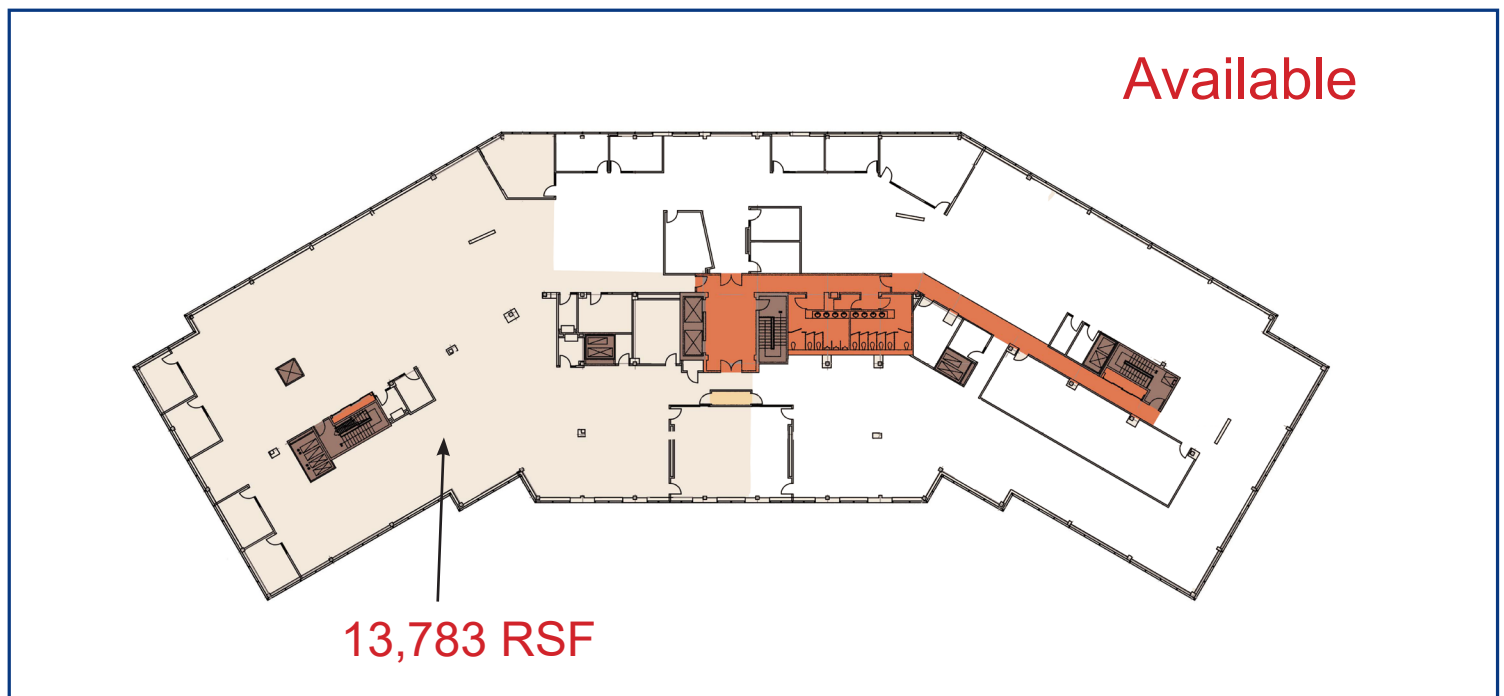

# 930 Harvest Drive Blue Bell, PA

Available | Fourth Floor | +/- 13,783 RSF (Divisible)

Wolf Commercial Real Estate, LLC excludes unequivocally all inferred or implied terms, conditions and warranties arising out of this document and excludes all liability for loss and damages arising there from. This publication is the copyrighted property of Wolf Commercial Real Estate, LLC and /or its licensor(s).  
© 2016. All rights reserved.