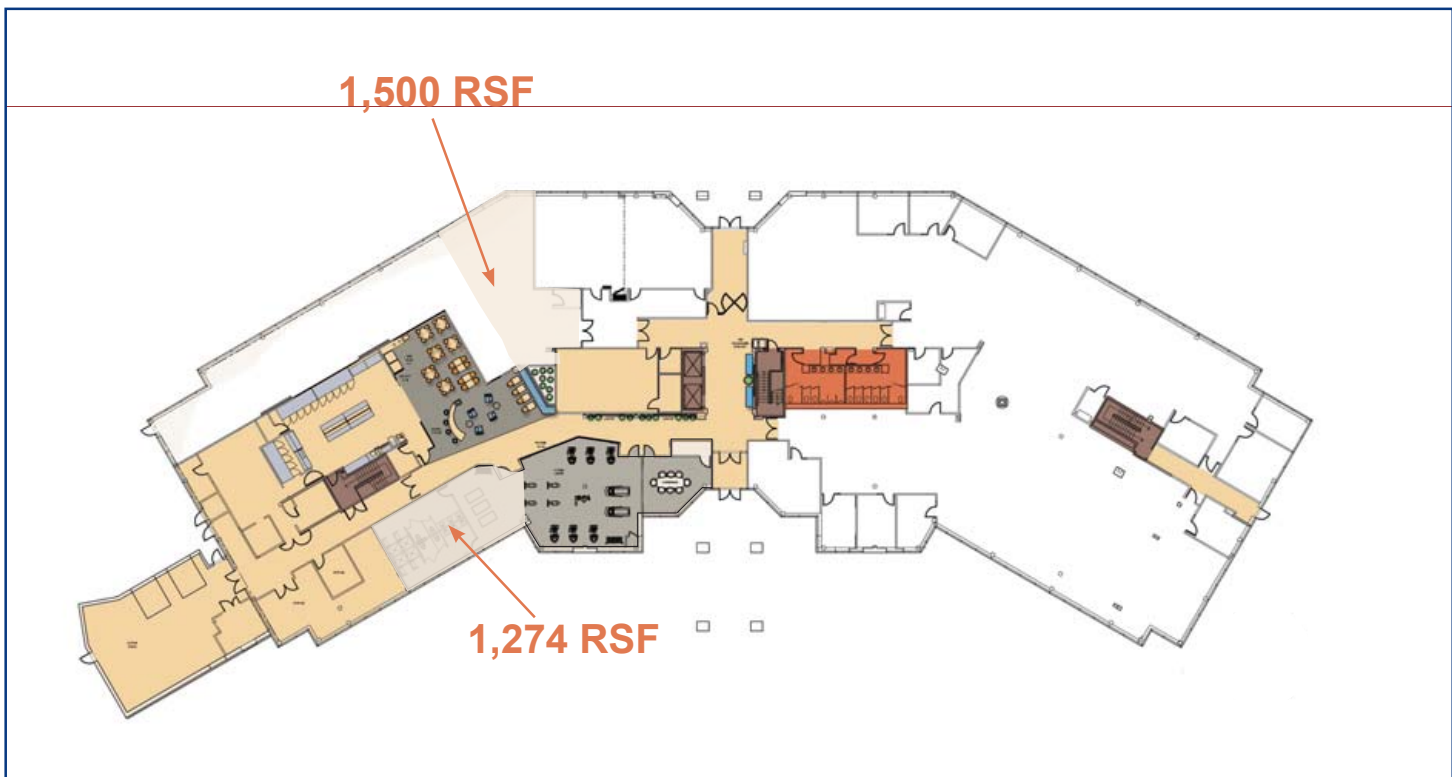

# 930 Harvest Drive Blue Bell, PA

Available | First Floor | +/- 1,274 & 1,500 RSF

Wolf Commercial Real Estate, LLC excludes unequivocally all inferred or implied terms, conditions and warranties arising out of this document and excludes all liability for loss and damages arising there from. This publication is the copyrighted property of Wolf Commercial Real Estate, LLC and /or its licensor(s). © 2016. All rights reserved.