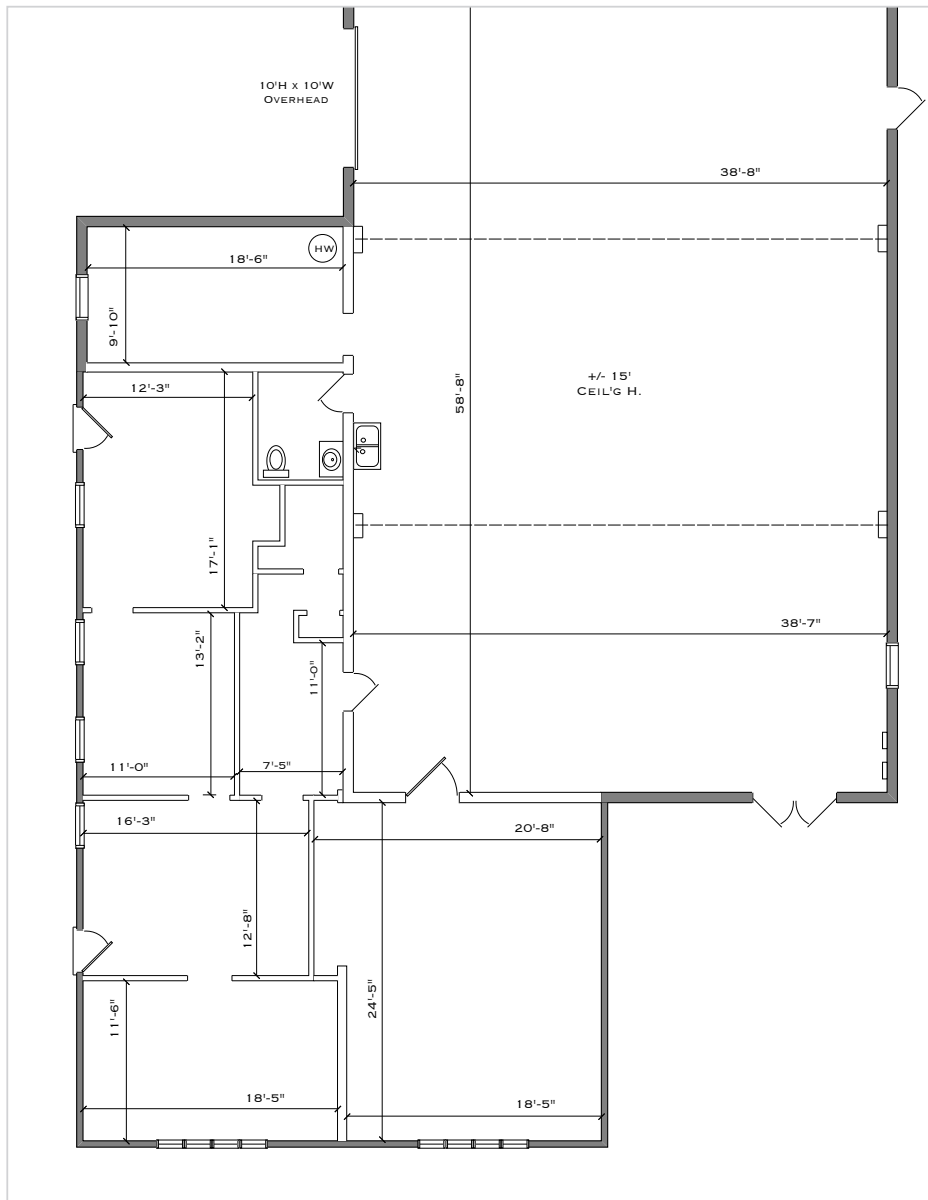

3477 Haddonfield Road Pennsauken, NJ

Available | +/- 4,200 sf

Wolf Commercial Real Estate, LLC excludes unequivocally all inferred or implied terms, conditions and warranties arising out of this document and excludes all liability for loss and damages arising there from. This publication is the copyrighted property of Wolf Commercial Real Estate, LLC and /or its licensor(s).
© 2016. All rights reserved.