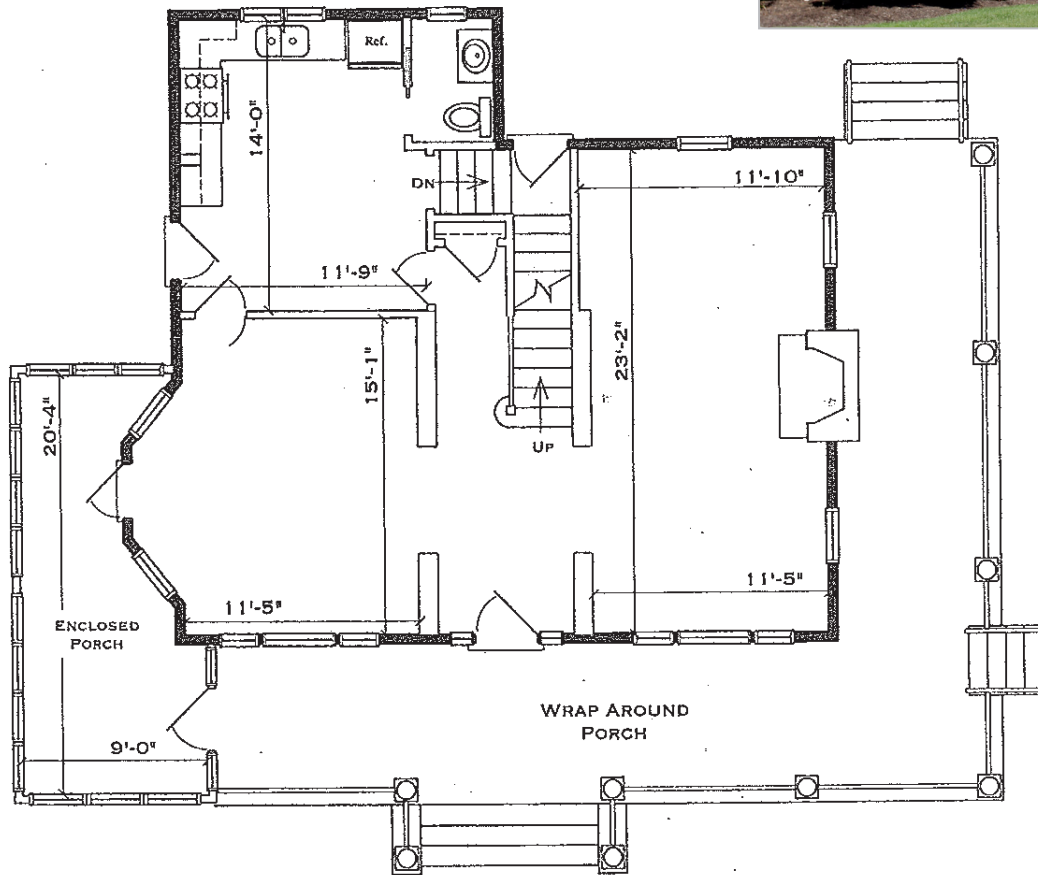

730 S White Horse Pike Audubon, NJ

Available | First Floor | +/- 905 sf

Wolf Commercial Real Estate, LLC excludes unequivocally all inferred or implied terms, conditions and warranties arising out of this document and excludes all liability for loss and damages arising there from. This publication is the copyrighted property of Wolf Commercial Real Estate, LLC and /or its licensor(s). © 2015. All rights reserved.