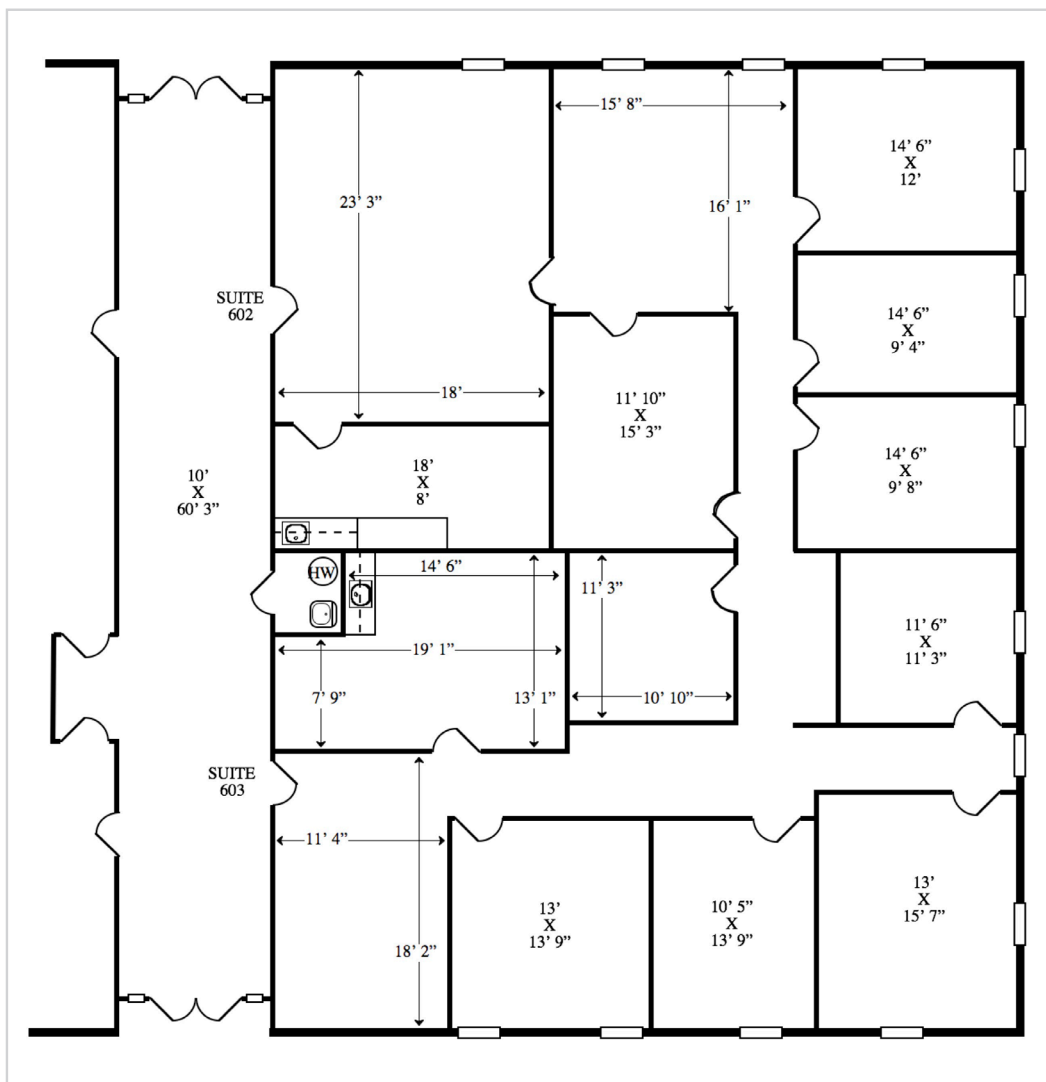

1307 White Horse Road Voorhees, NJ

Available | +/- 3,552 sf

Wolf Commercial Real Estate, LLC excludes unequivocally all inferred or implied terms, conditions and warranties arising out of this document and excludes all liability for loss and damages arising there from. This publication is the copyrighted property of Wolf Commercial Real Estate, LLC and /or its licensor(s). © 2015. All rights reserved.