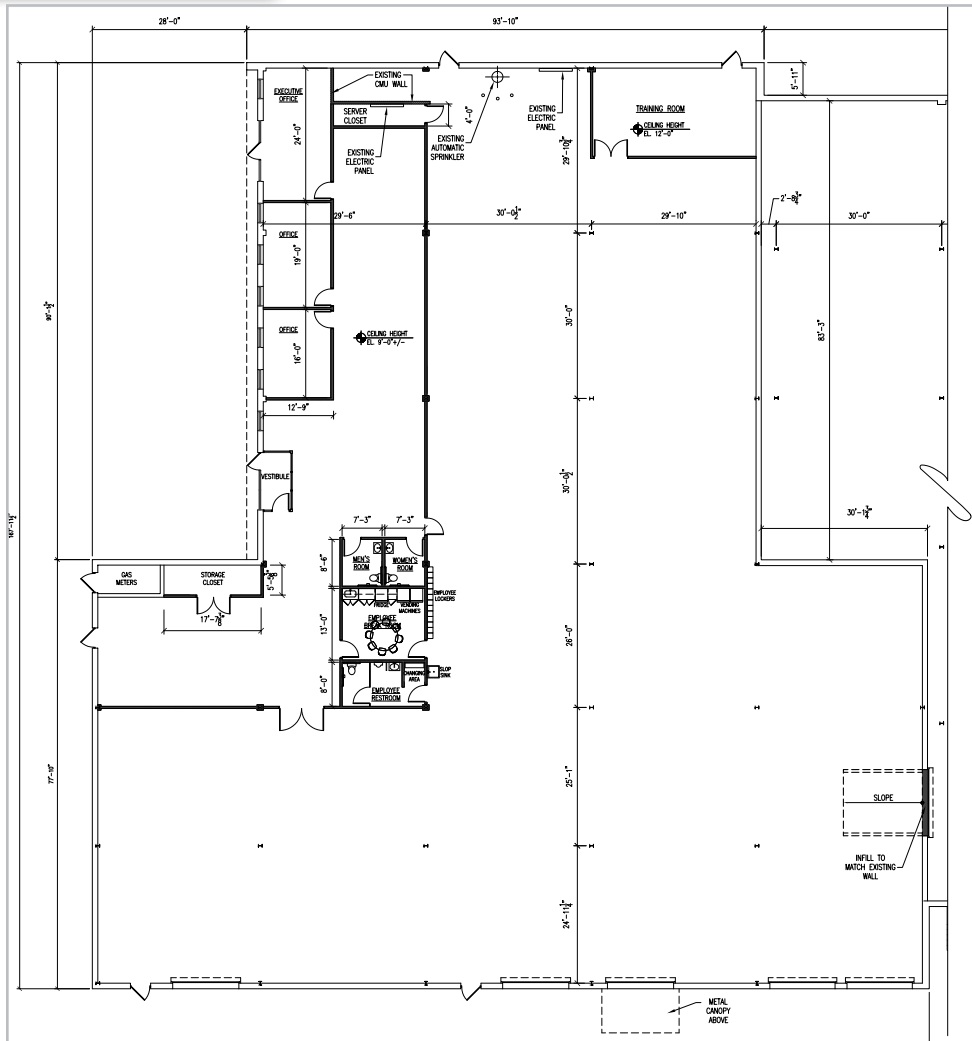

2080 Route 70 East Cherry Hill, NJ

Available | +/- 5,748 sf

The foregoing information was furnished to us by sources which we deem to be reliable, but no warranty or representation is made as to the accuracy thereof. Subject to correction of errors, omissions, change of price, prior sale or withdrawal from market without notice.