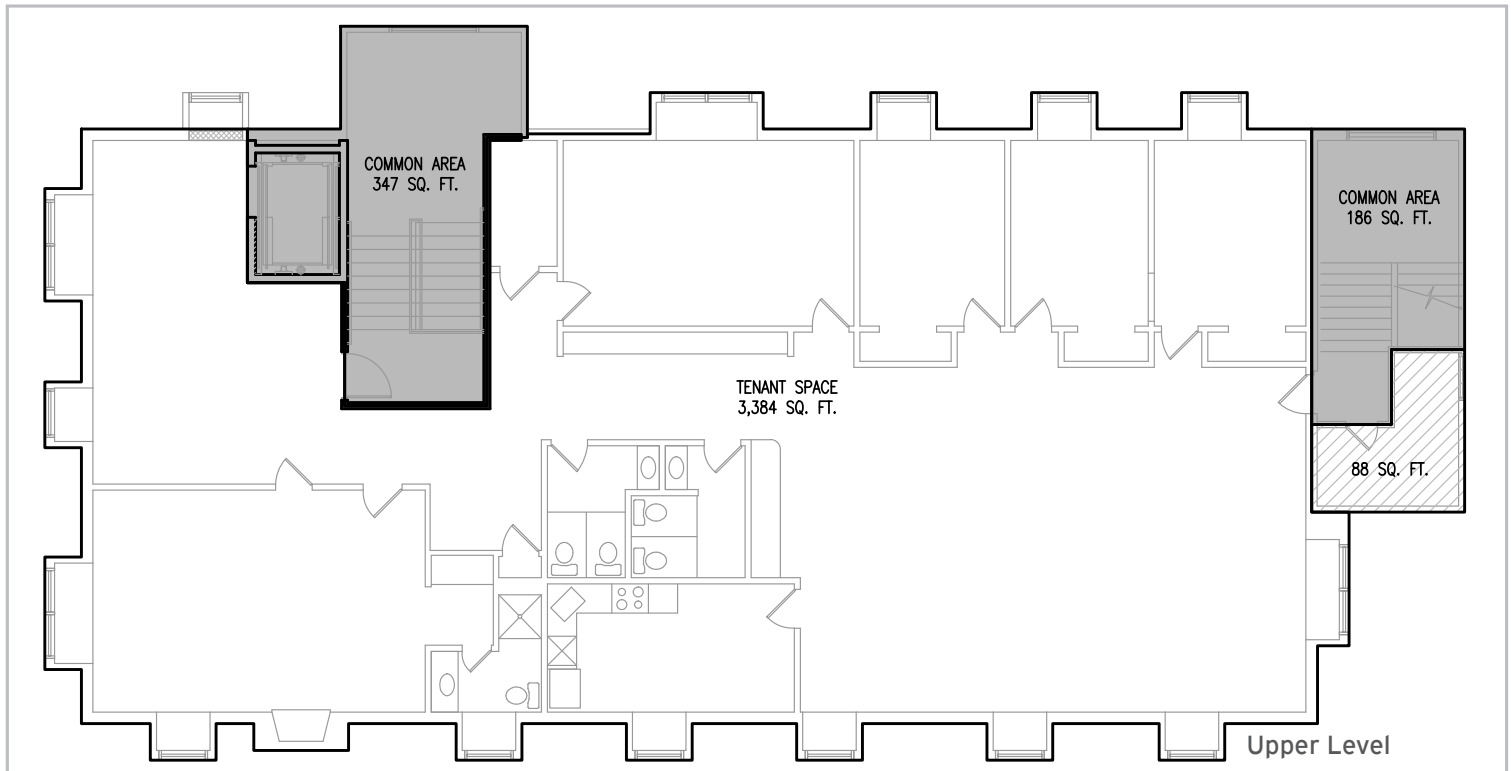

157 Route 73 South Voorhees, NJ

Available | +/- 3,384 sf

The foregoing information was furnished to us by sources which we deem to be reliable, but no warranty or representation is made as to the accuracy thereof. Subject to correction of errors, omissions, change of price, prior sale or withdrawal from market without notice.