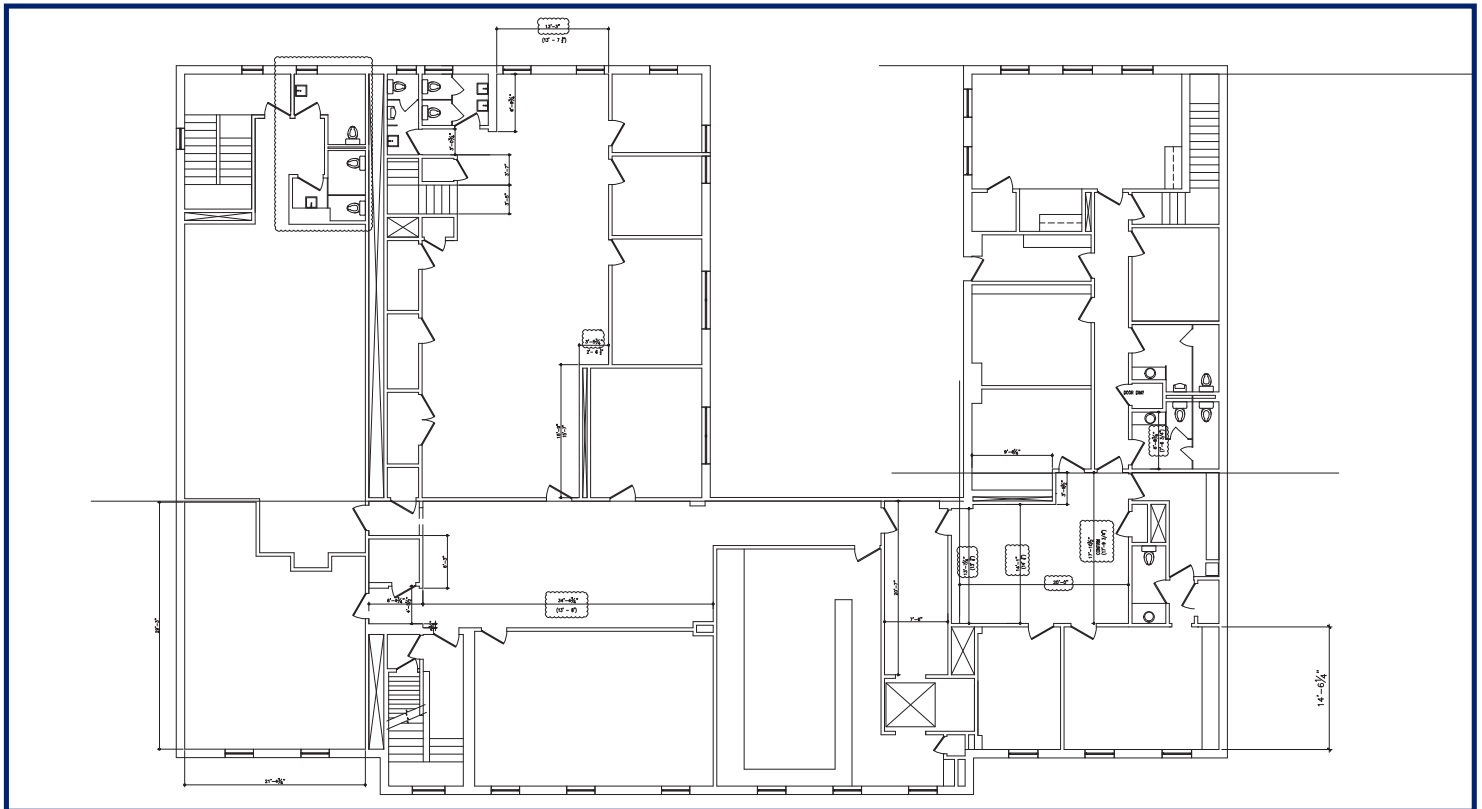

209-215 Bellevue Avenue Hammonton, NJ

Available | 2nd Floor | 9,135 SF (Divisible)

2nd Floor -9,135 SF

The foregoing information was furnished to us by sources which we deem to be reliable, but no warranty or representation is made as to the accuracy thereof. Subject to correction of errors, omissions, change of price, prior sale or withdrawal from market without notice.