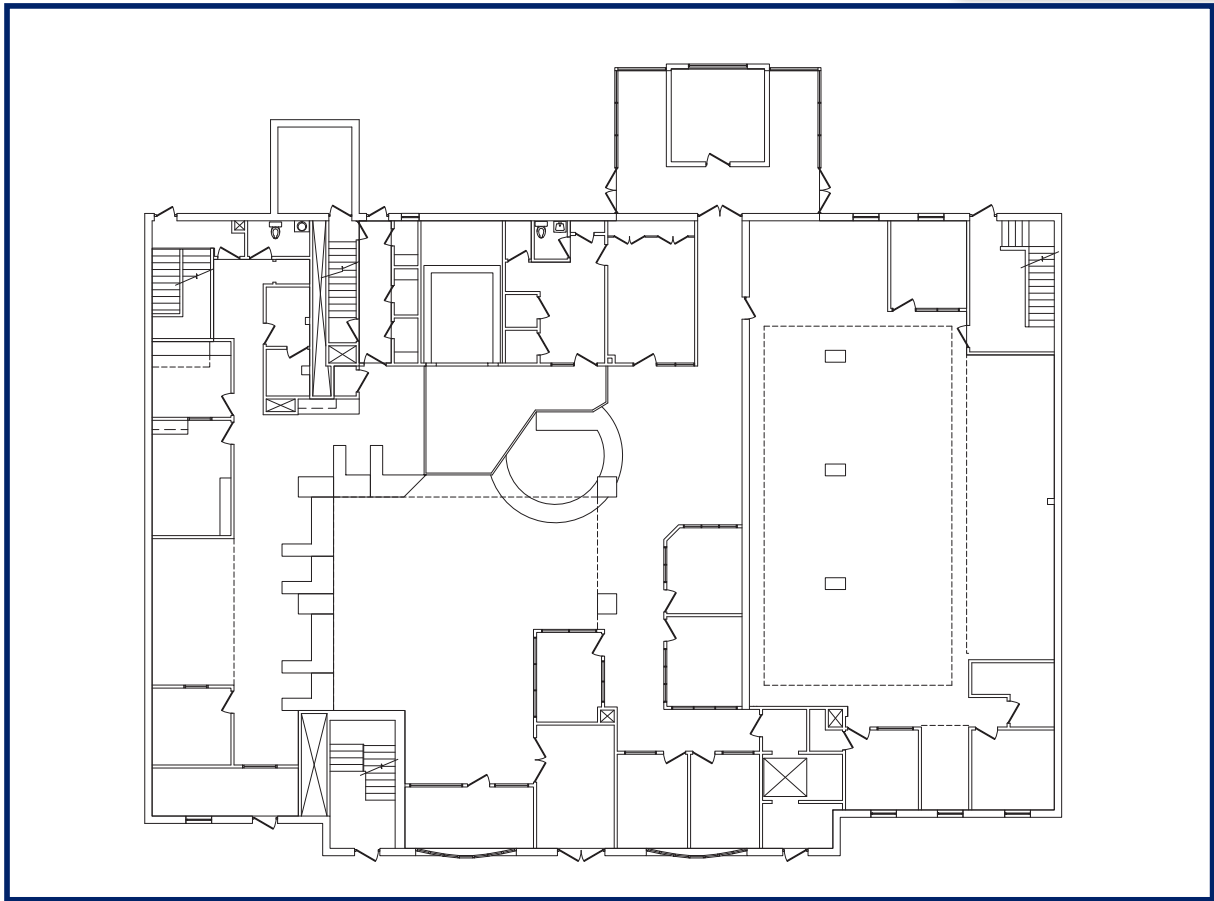

209-215 Bellevue Avenue Hammonton, NJ

Available | 1st Floor | 10,176 SF (Divisible)

1st Floor - 10,176 SF

The foregoing information was furnished to us by sources which we deem to be reliable, but no warranty or representation is made as to the accuracy thereof. Subject to correction of errors, omissions, change of price, prior sale or withdrawal from market without notice.