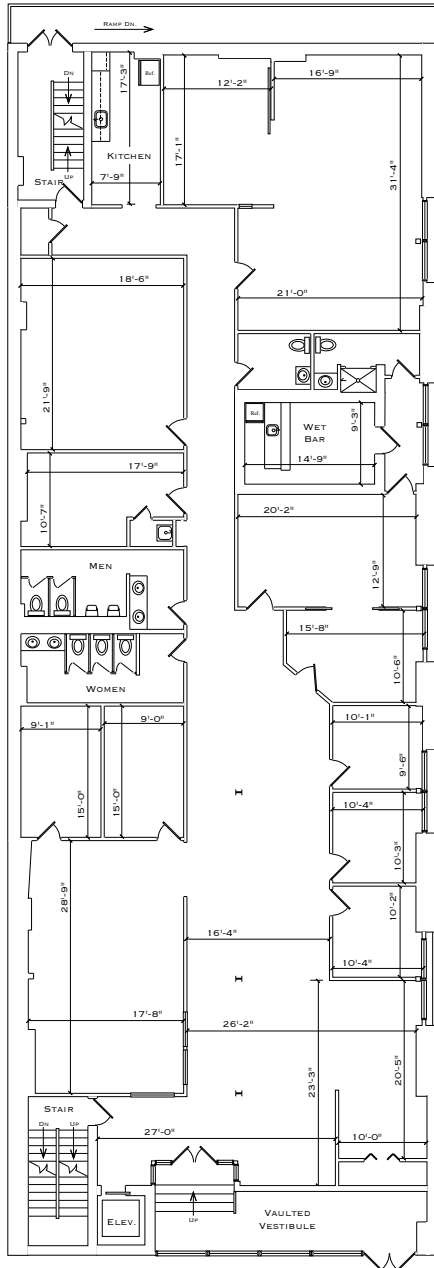

251 Bellevue Avenue Hammonton, NJ

Available | First Floor | +/- 6,585 sf

Wolf Commercial Real Estate, LLC excludes unequivocally all inferred or implied terms, conditions and warranties arising out of this document and excludes all liability for loss and damages arising there from. This publication is the copyrighted property of Wolf Commercial Real Estate, LLC and /or its licensor(s). © 2017. All rights reserved.