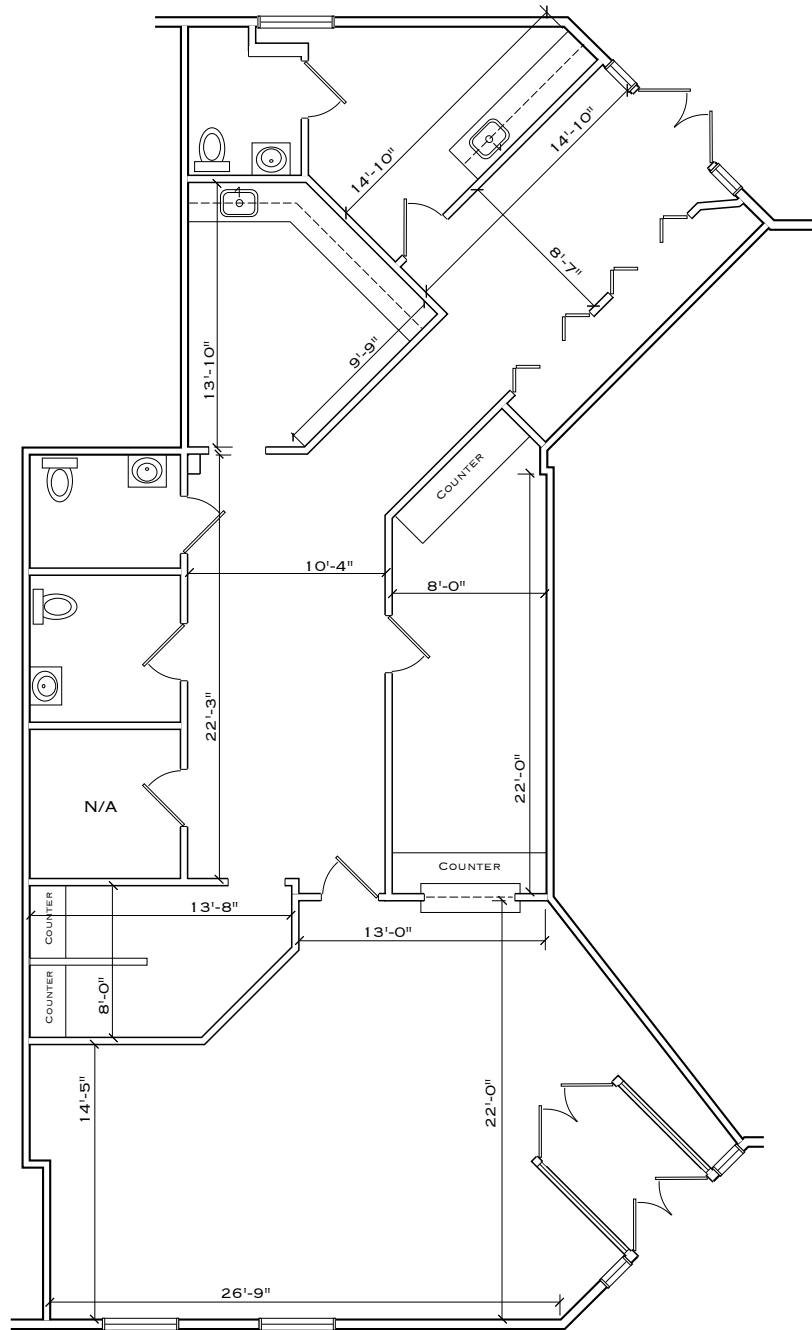

# 1100 White Horse Road Voorhees, NJ

Available | +/- 1,960 SF

Wolf Commercial Real Estate, LLC excludes unequivocally all inferred or implied terms, conditions and warranties arising out of this document and excludes all liability for loss and damages arising there from. This publication is the copyrighted property of Wolf Commercial Real Estate, LLC and /or its licensor(s).  
© 2017 All rights reserved.