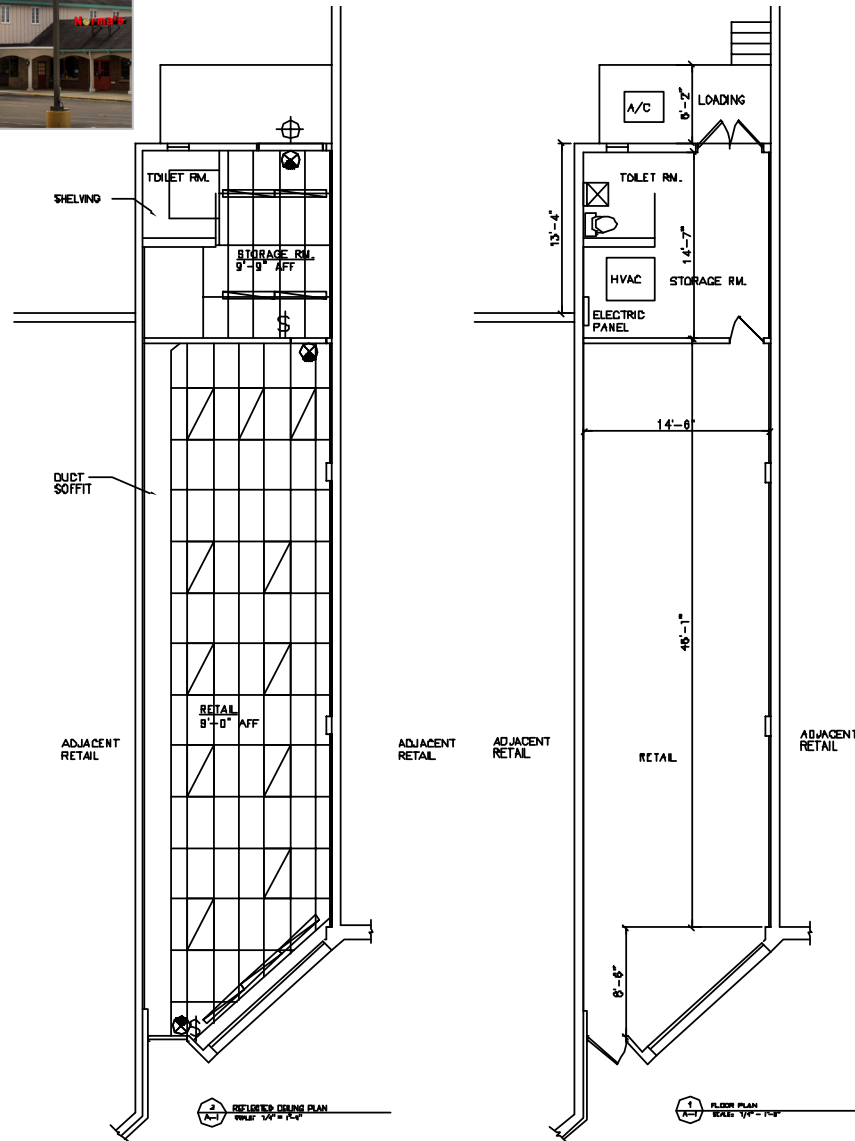

Barclay Farm Shopping Center Cherry Hill, NJ

Available | +/- 1,050 sf (Store 116)

Wolf Commercial Real Estate, LLC excludes unequivocally all inferred or implied terms, conditions and warranties arising out of this document and excludes all liability for loss and damages arising there from. This publication is the copyrighted property of Wolf Commercial Real Estate, LLC and /or its licensor(s).
© 2016. All rights reserved.