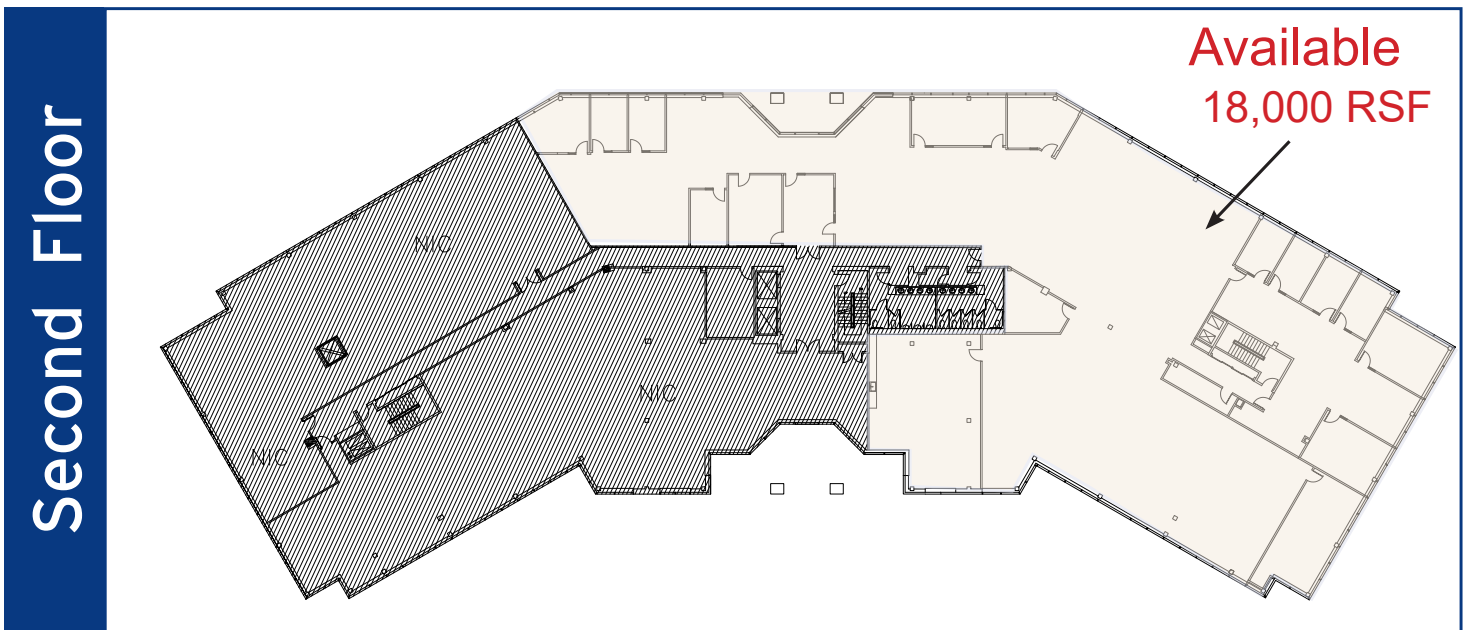

930 Harvest Drive Blue Bell, PA

Available | Second Floor | +/- 18,000 RSF (Divisible)

Wolf Commercial Real Estate, LLC excludes unequivocally all inferred or implied terms, conditions and warranties arising out of this document and excludes all liability for loss and damages arising there from. This publication is the copyrighted property of Wolf Commercial Real Estate, LLC and /or its licensor(s). © 2016. All rights reserved.