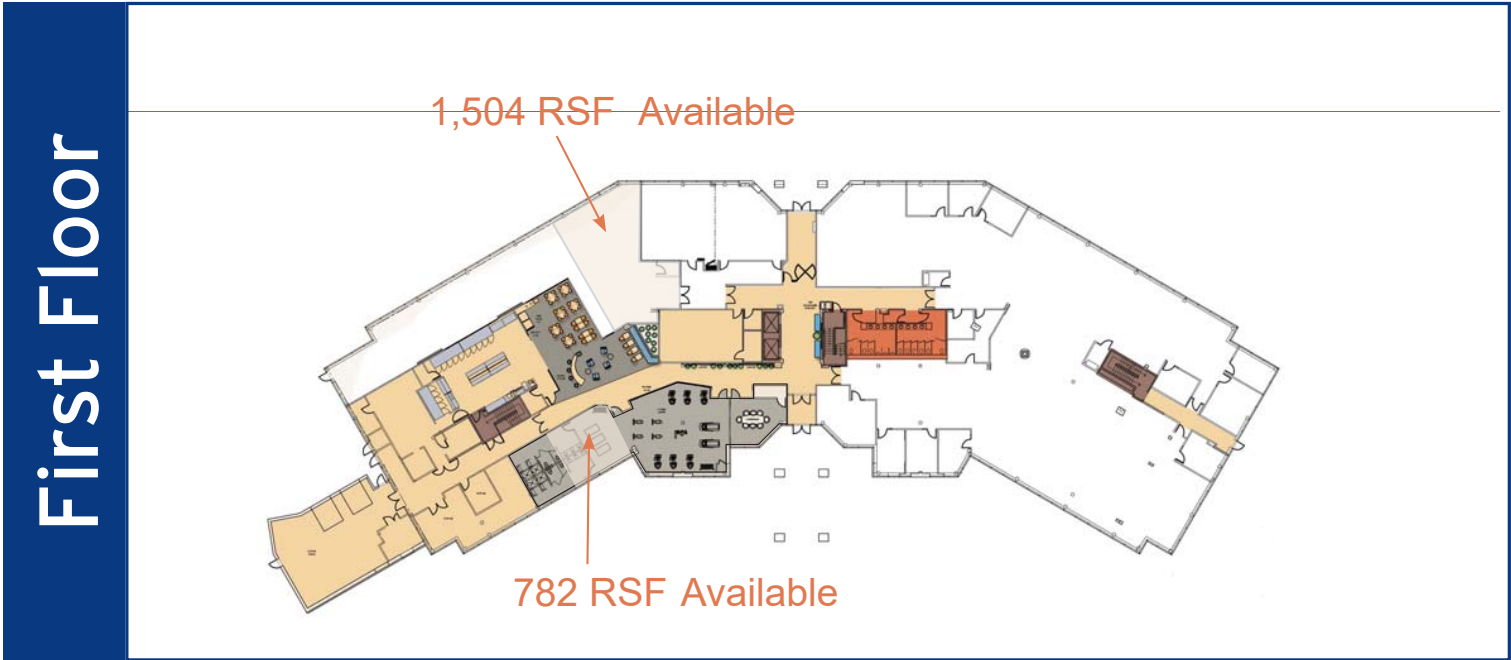

930 Harvest Drive Blue Bell, PA

Available | First Floor | +/- 782 & 1,504 RSF

Wolf Commercial Real Estate, LLC excludes unequivocally all inferred or implied terms, conditions and warranties arising out of this document and excludes all liability for loss and damages arising there from. This publication is the copyrighted property of Wolf Commercial Real Estate, LLC and /or its licensor(s). © 2016. All rights reserved.