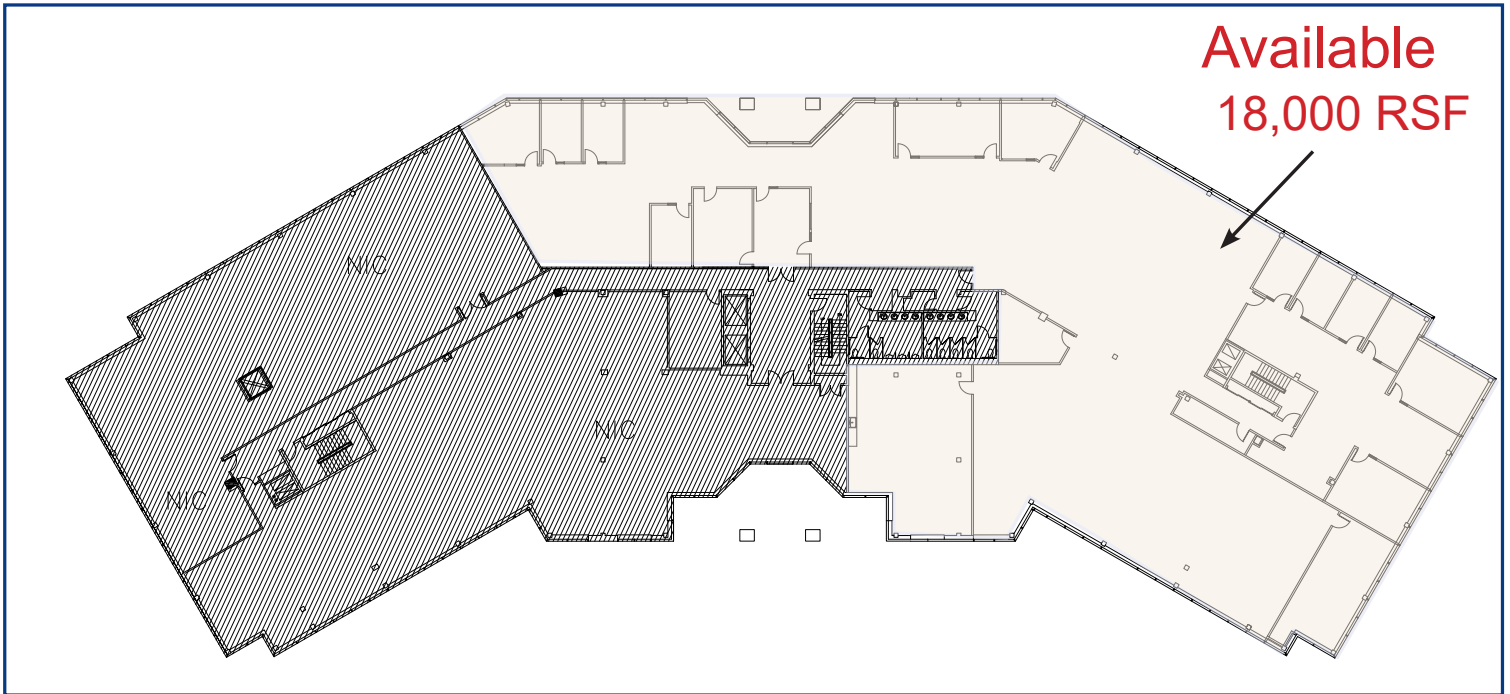

930 Harvest Drive Blue Bell, PA

Available | Second Floor | +/- 18,000 RSF (Divisible)

**Available
18,000 RSF**

Wolf Commercial Real Estate, LLC excludes unequivocally all inferred or implied terms, conditions and warranties arising out of this document and excludes all liability for loss and damages arising there from. This publication is the copyrighted property of Wolf Commercial Real Estate, LLC and /or its licensor(s).
© 2016. All rights reserved.