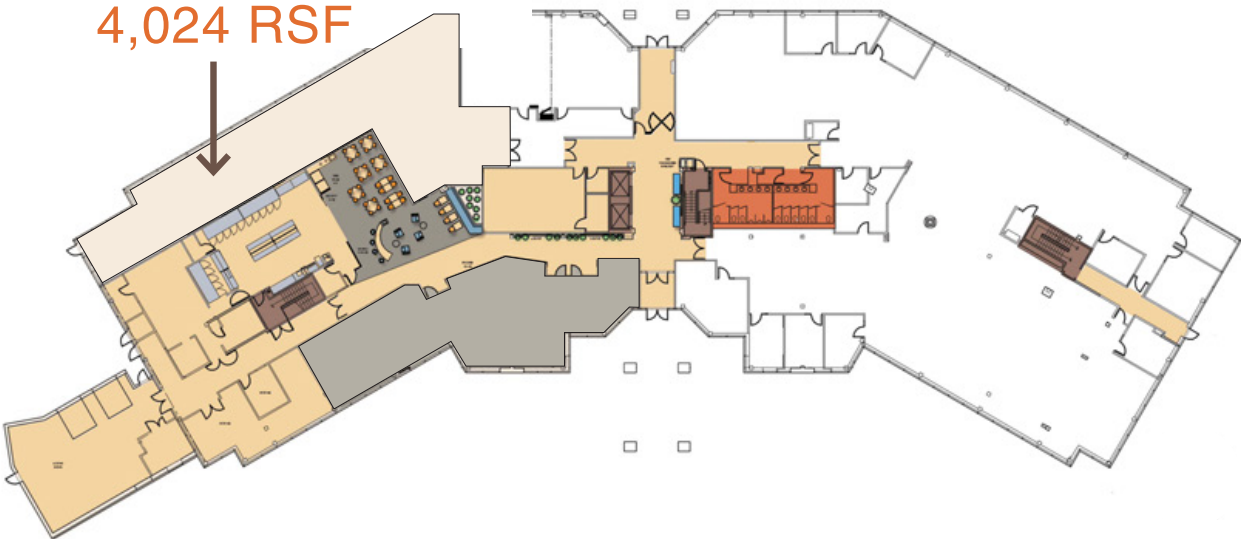

930 Harvest Drive Blue Bell, PA

Available | First Floor | +/- 4,024 RSF (Divisible)

Wolf Commercial Real Estate, LLC excludes unequivocally all inferred or implied terms, conditions and warranties arising out of this document and excludes all liability for loss and damages arising there from. This publication is the copyrighted property of Wolf Commercial Real Estate, LLC and /or its licensor(s).
© 2016. All rights reserved.