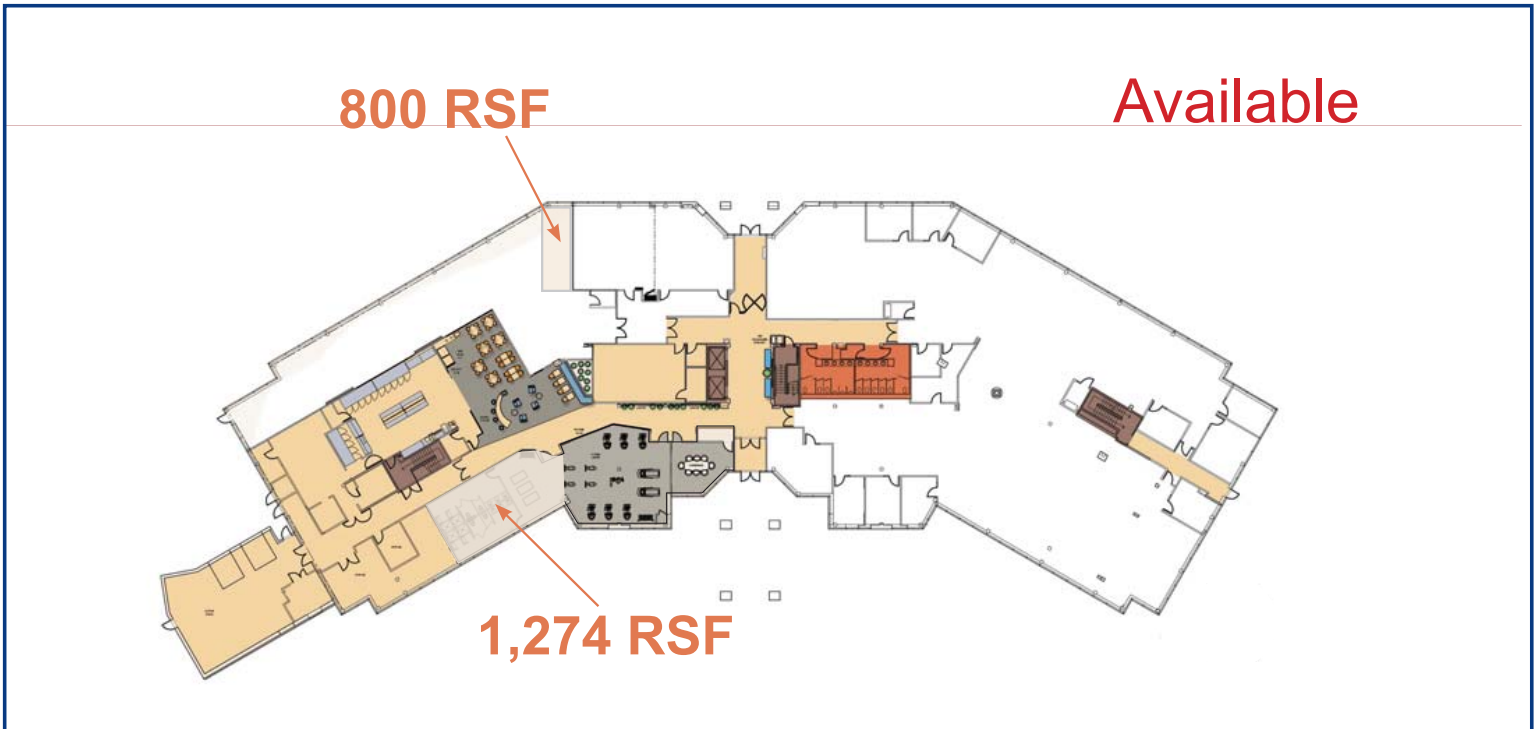

# 930 Harvest Drive Blue Bell, PA

Available | First Floor | +/- 800 & 1,274 RSF

Wolf Commercial Real Estate, LLC excludes unequivocally all inferred or implied terms, conditions and warranties arising out of this document and excludes all liability for loss and damages arising there from. This publication is the copyrighted property of Wolf Commercial Real Estate, LLC and /or its licensor(s). © 2016. All rights reserved.