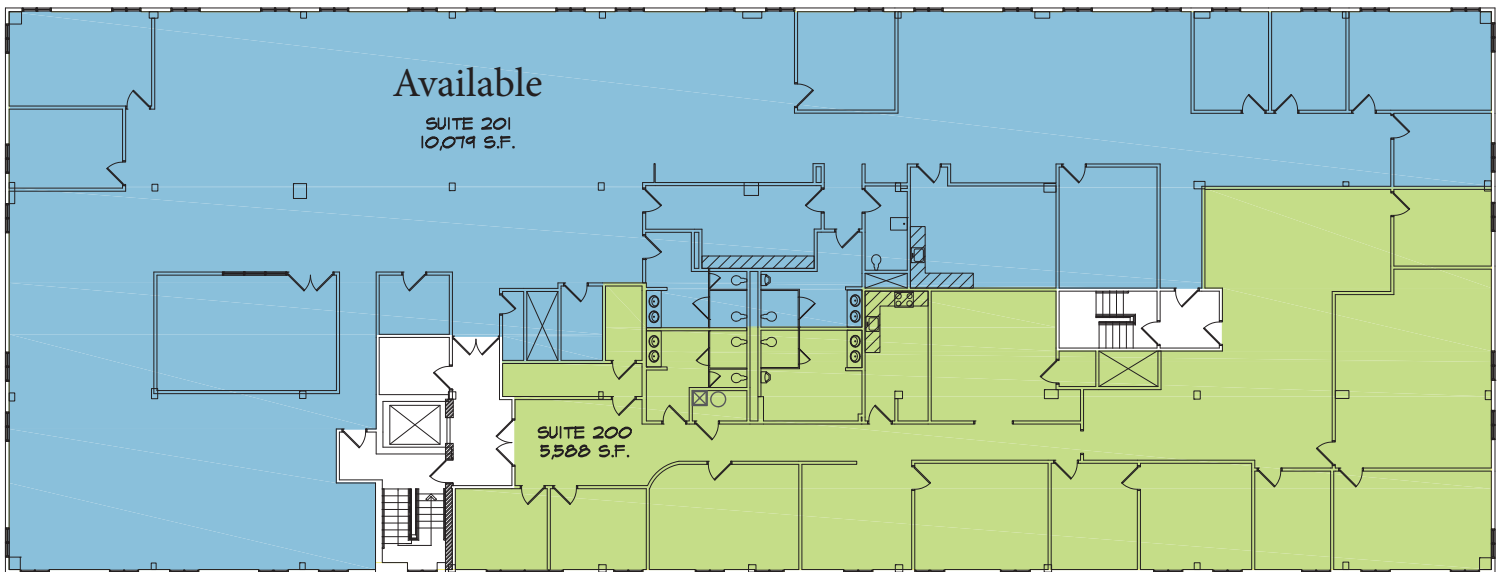

771 Cuthbert Road Cherry Hill, NJ

Available | +/- 10,079 sf (Divisible)

Wolf Commercial Real Estate, LLC excludes unequivocally all inferred or implied terms, conditions and warranties arising out of this document and excludes all liability for loss and damages arising there from. This publication is the copyrighted property of Wolf Commercial Real Estate, LLC and /or its licensor(s). © 2016. All rights reserved.