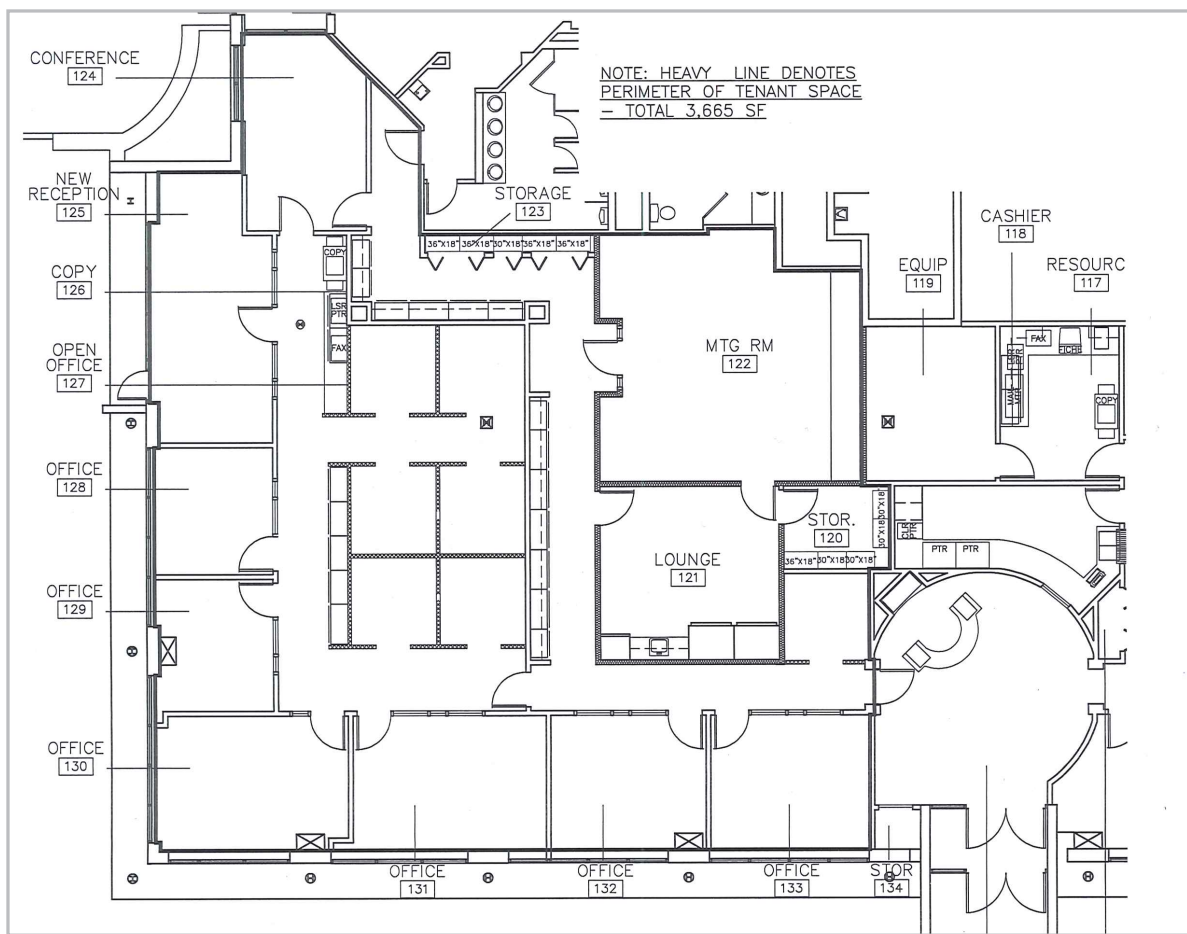

236 Route 38 West Moorestown, NJ

Available | 3,665 sf

This document/email has been prepared by Wolf Commercial Real Estate, LLC for advertising and general information only. Wolf Commercial Real Estate, LLC makes no guarantees, representations or warranties of any kind, expressed or implied, regarding the information including, but not limited to, warranties of content, accuracy and reliability. Any interested party should undertake their own inquiries as to the accuracy of the information.