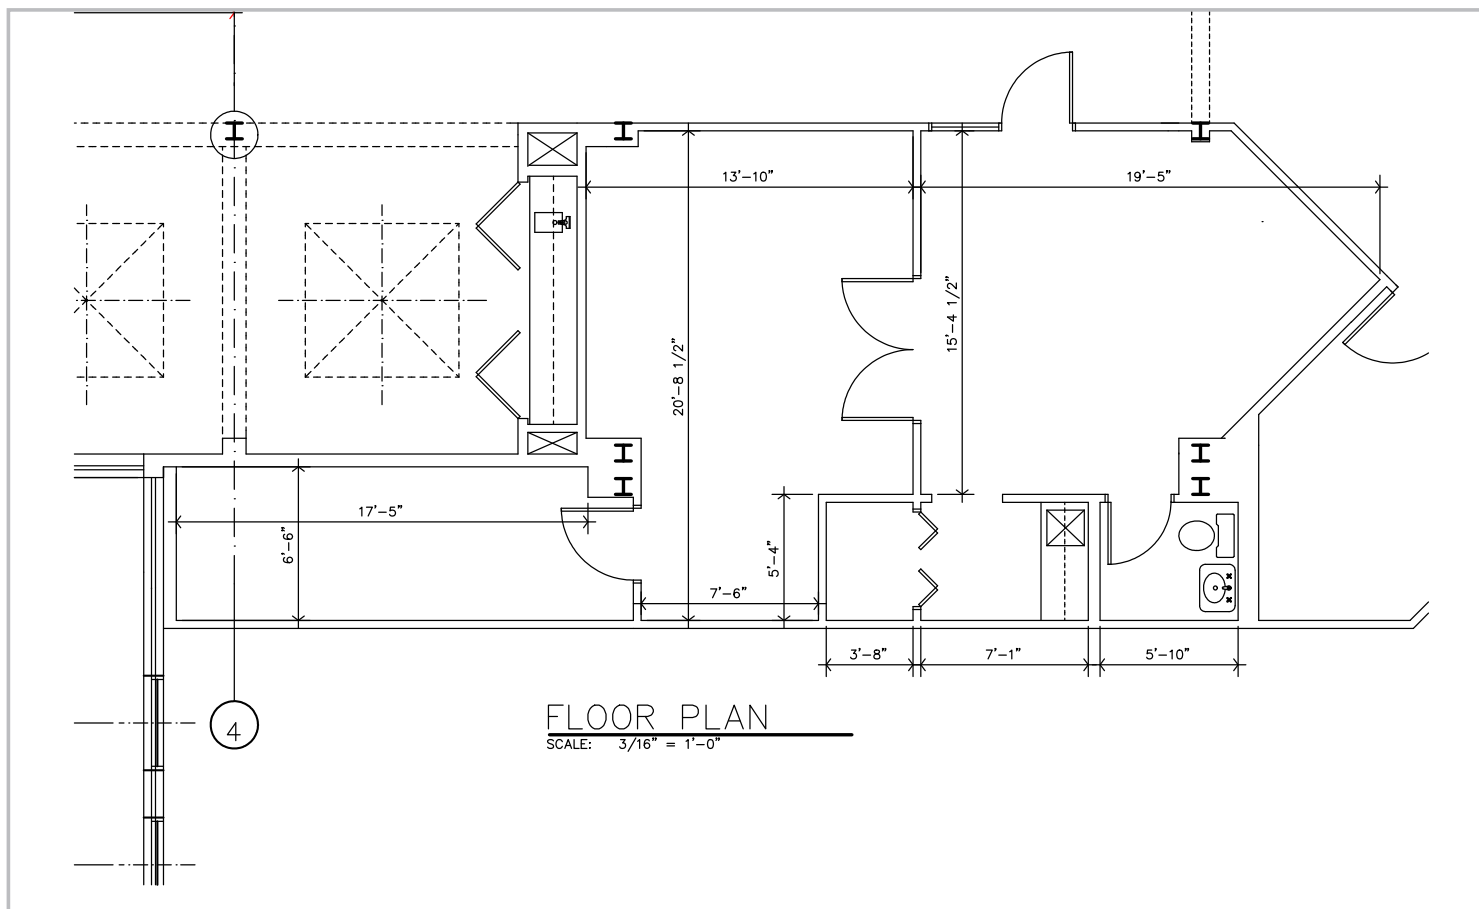

1001 Laurel Oak Road Voorhees, NJ

Available | E-1 | 800 sf

This document/email has been prepared by Wolf Commercial Real Estate, LLC for advertising and general information only. Wolf Commercial Real Estate, LLC makes no guarantees, representations or warranties of any kind, expressed or implied, regarding the information including, but not limited to, warranties of content, accuracy and reliability. Any interested party should undertake their own inquiries as to the accuracy of the information.