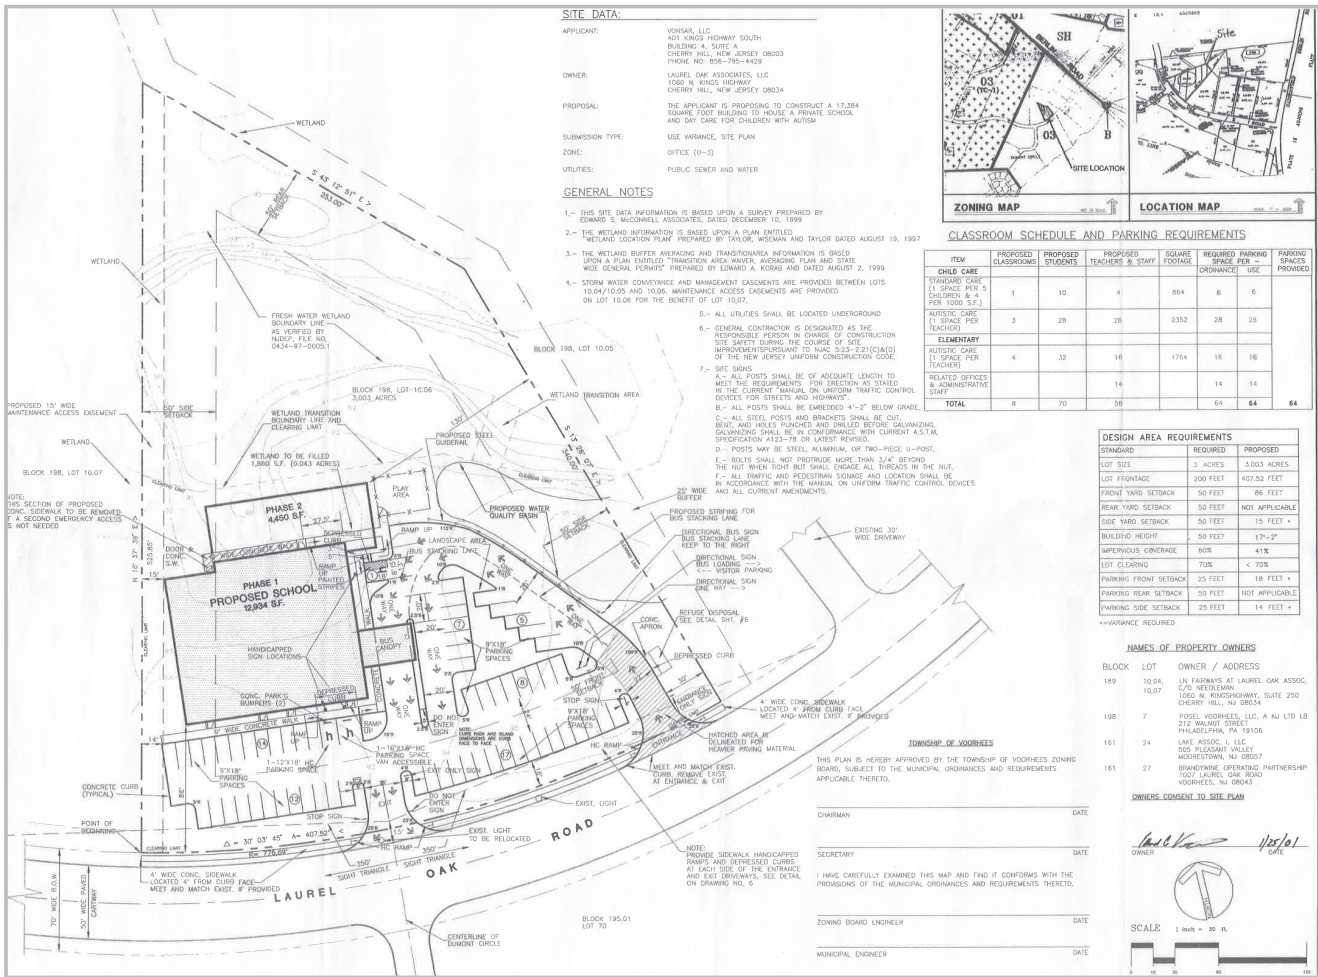

1004 Laurel Oak Road Voorhees, NJ

Site Plan

Wolf Commercial Real Estate, LLC excludes unequivocally all inferred or implied terms, conditions and warranties arising out of this document and excludes all liability for loss and damages arising there from. This publication is the copyrighted property of Wolf Commercial Real Estate, LLC and/or its licensors(s). © 2016. All rights reserved.