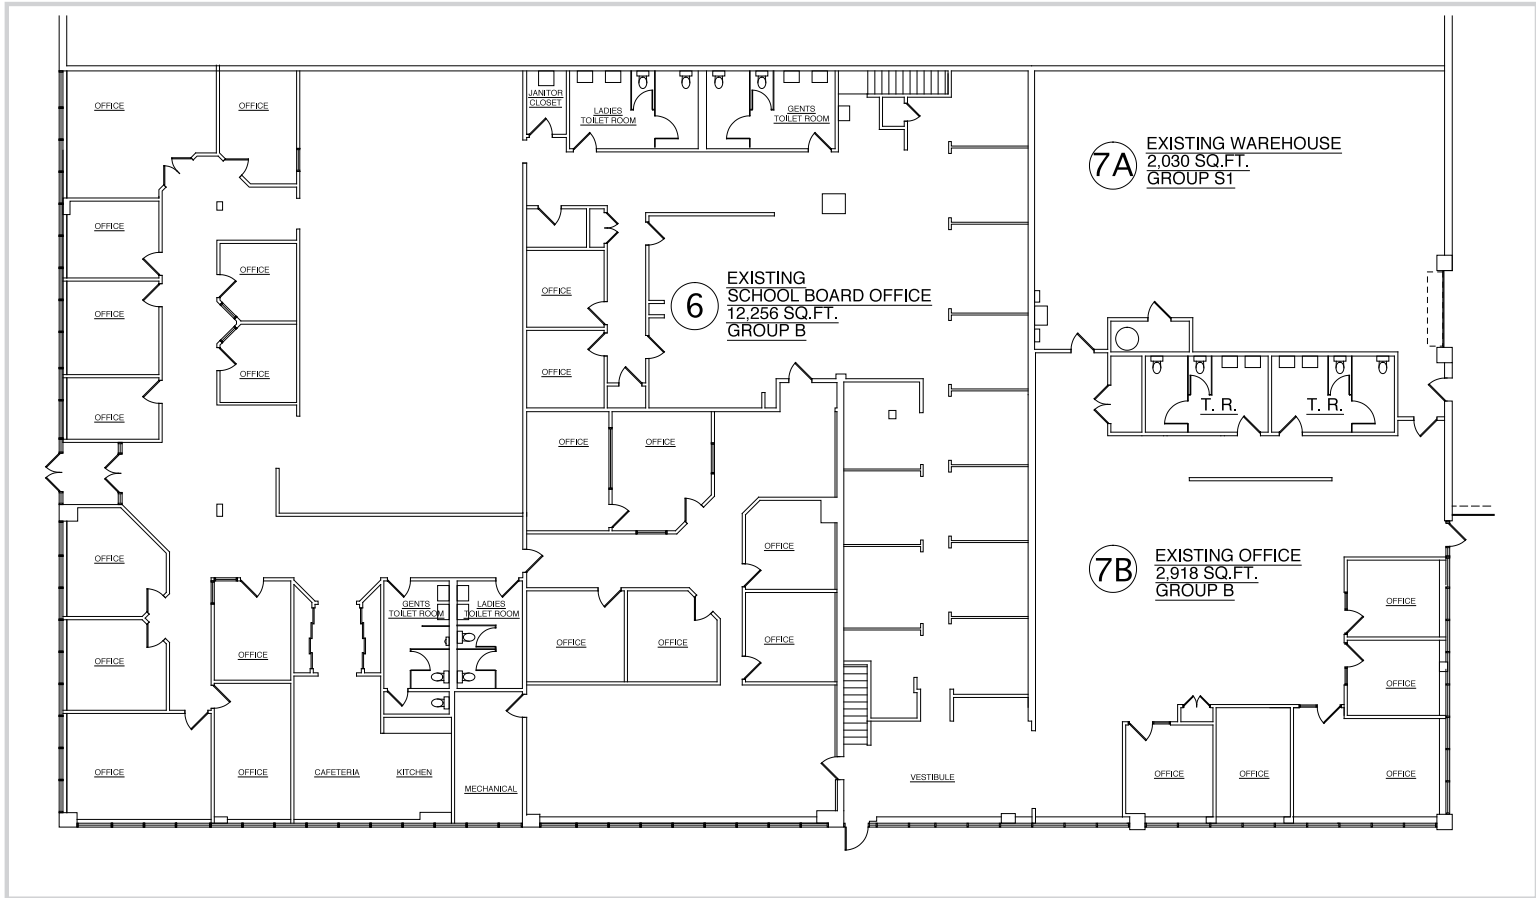

460 Veterans Drive Burlington, NJ

Available | 17,238 sf (Divisible)

Wolf Commercial Real Estate, LLC excludes unequivocally all inferred or implied terms, conditions and warranties arising out of this document and excludes all liability for loss and damages arising there from. This publication is the copyrighted property of Wolf Commercial Real Estate, LLC and /or its licensor(s).
© 2016. All rights reserved.