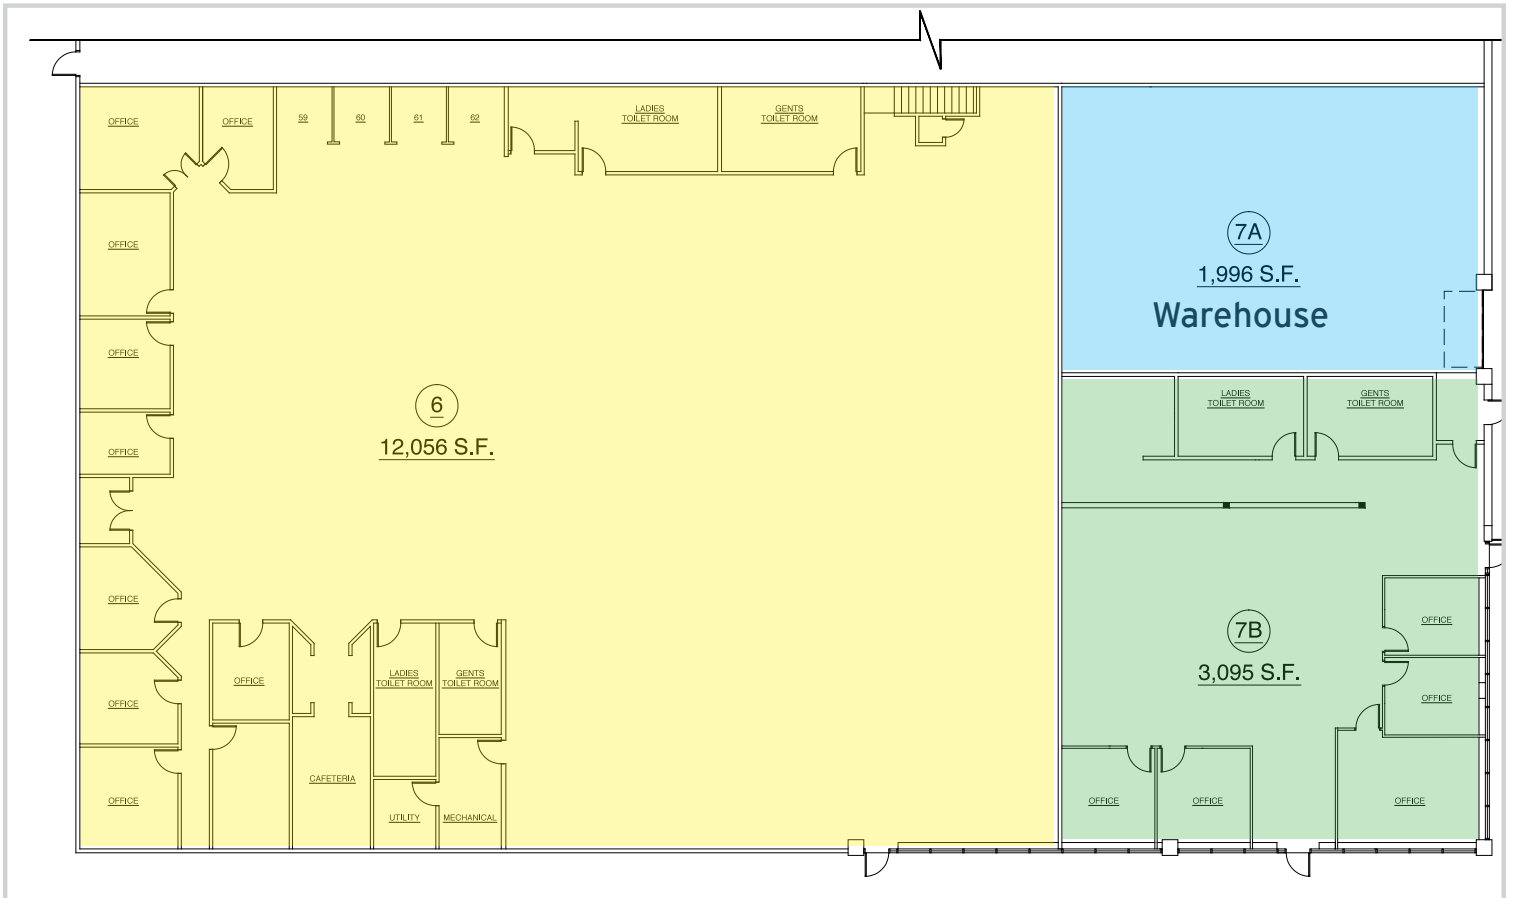

# 460 Veterans Drive Burlington, NJ

Available | 17,147 sf (Divisible)

Wolf Commercial Real Estate, LLC excludes unequivocally all inferred or implied terms, conditions and warranties arising out of this document and excludes all liability for loss and damages arising there from. This publication is the copyrighted property of Wolf Commercial Real Estate, LLC and /or its licensor(s). © 2016. All rights reserved.