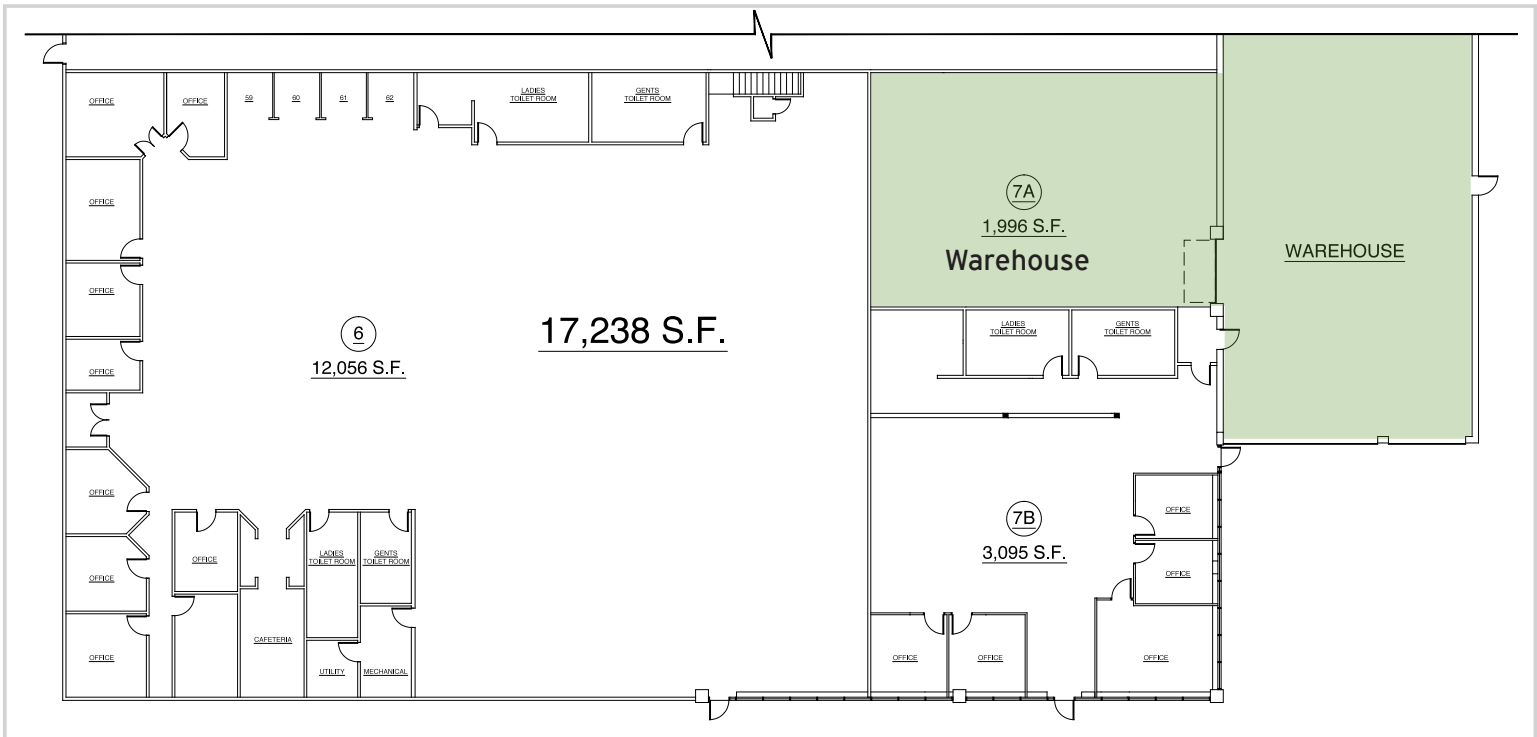

460 Veterans Drive Burlington, NJ

Available | 17,238 sf (Divisible)

Wolf Commercial Real Estate, LLC excludes unequivocally all inferred or implied terms, conditions and warranties arising out of this document and excludes all liability for loss and damages arising there from. This publication is the copyrighted property of Wolf Commercial Real Estate, LLC and /or its licensor(s). © 2016. All rights reserved.