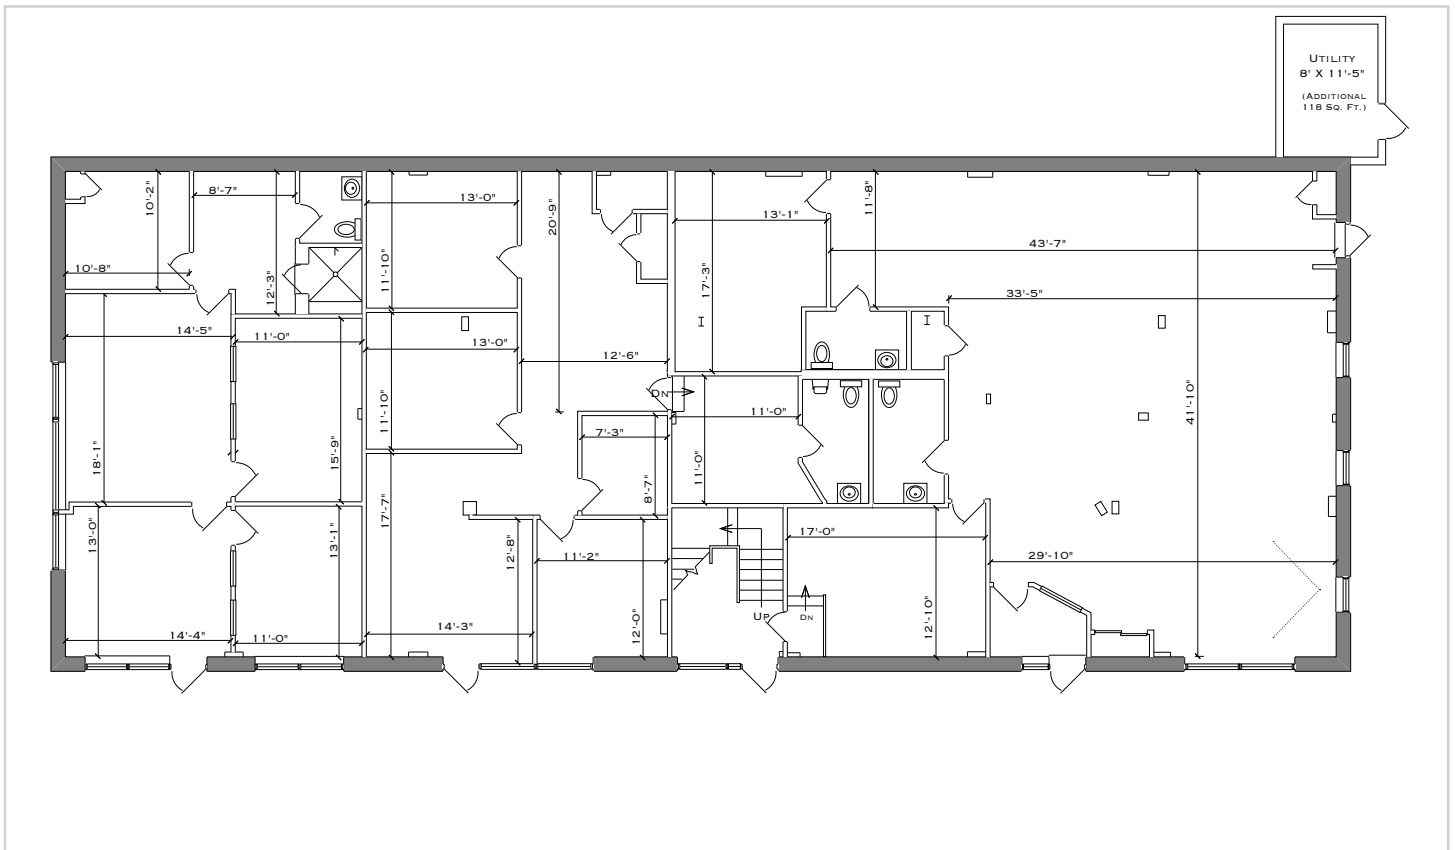

411 Black Horse Pike Haddon Heights, NJ

Available | First Floor | +/- 5,000 sf

Wolf Commercial Real Estate, LLC excludes unequivocally all inferred or implied terms, conditions and warranties arising out of this document and excludes all liability for loss and damages arising there from. This publication is the copyrighted property of Wolf Commercial Real Estate, LLC and /or its licensor(s). © 2016. All rights reserved.