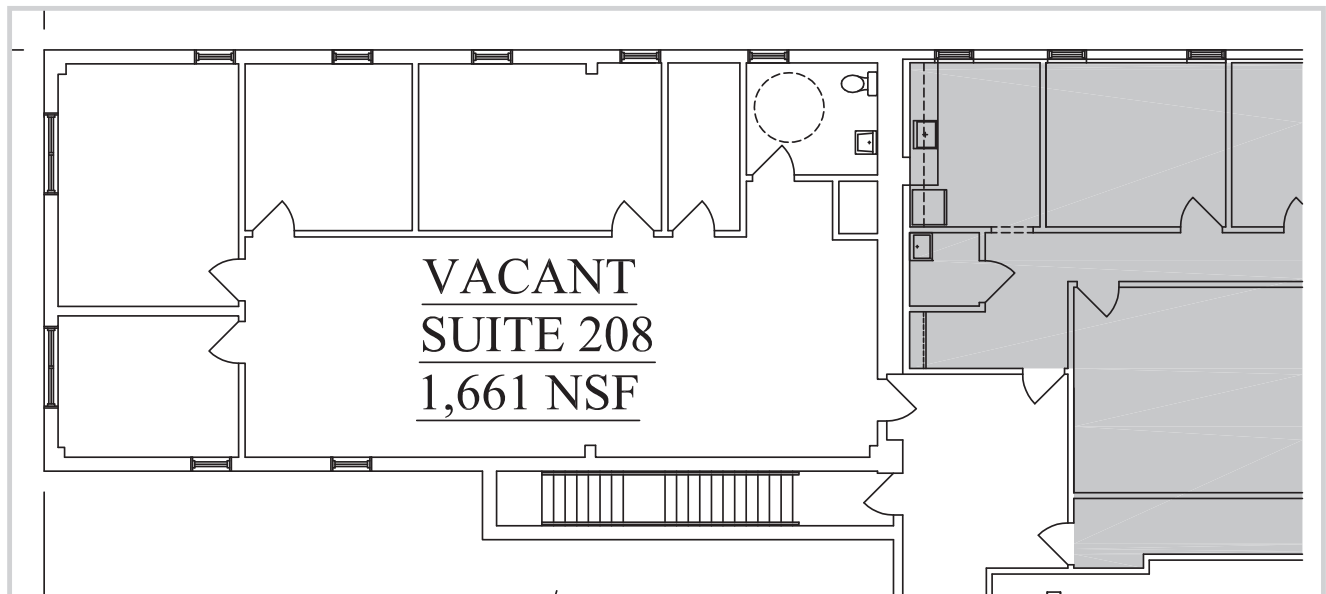

100 Ross Road King of Prussia, PA

Available | Suite 208 | +/- 1,661 nsf

Wolf Commercial Real Estate, LLC excludes unequivocally all inferred or implied terms, conditions and warranties arising out of this document and excludes all liability for loss and damages arising there from. This publication is the copyrighted property of Wolf Commercial Real Estate, LLC and /or its licensor(s).
© 2016. All rights reserved.