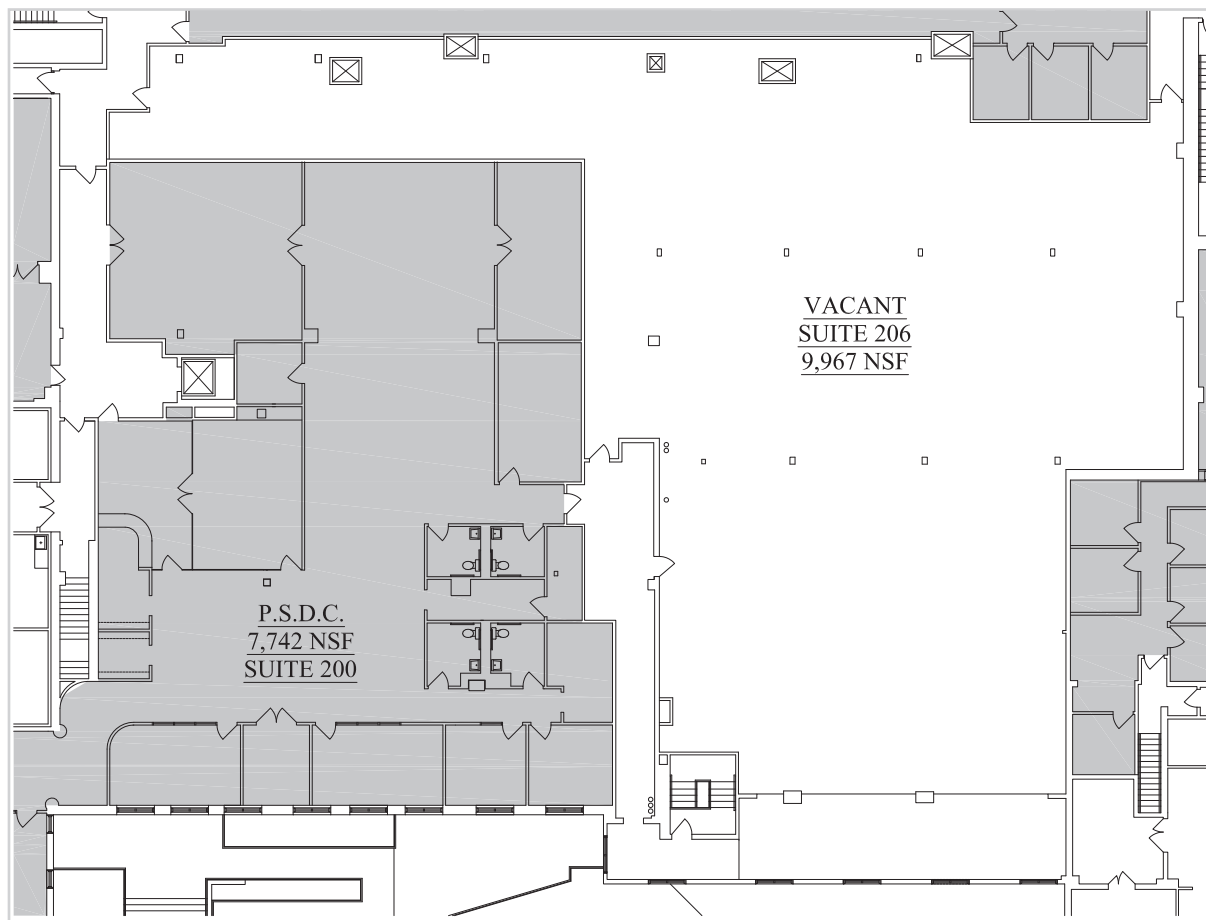

100 Ross Road King of Prussia, PA

Available | Suite 206 | +/- 9,967 nsf

Wolf Commercial Real Estate, LLC excludes unequivocally all inferred or implied terms, conditions and warranties arising out of this document and excludes all liability for loss and damages arising there from. This publication is the copyrighted property of Wolf Commercial Real Estate, LLC and /or its licensor(s).
© 2016. All rights reserved.