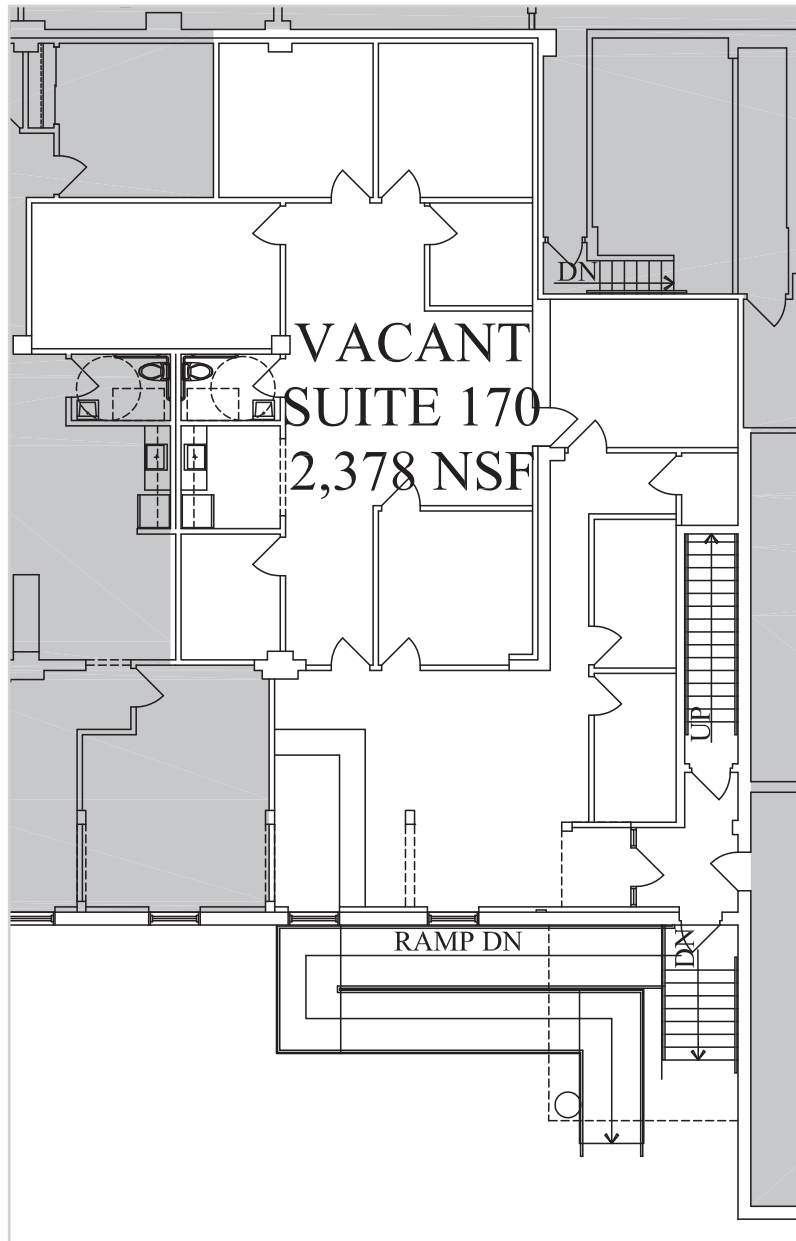

# 100 Ross Road King of Prussia, PA

Available | Suite 170 | +/- 2,378 nsf

Wolf Commercial Real Estate, LLC excludes unequivocally all inferred or implied terms, conditions and warranties arising out of this document and excludes all liability for loss and damages arising there from. This publication is the copyrighted property of Wolf Commercial Real Estate, LLC and /or its licensor(s).  
© 2016. All rights reserved.