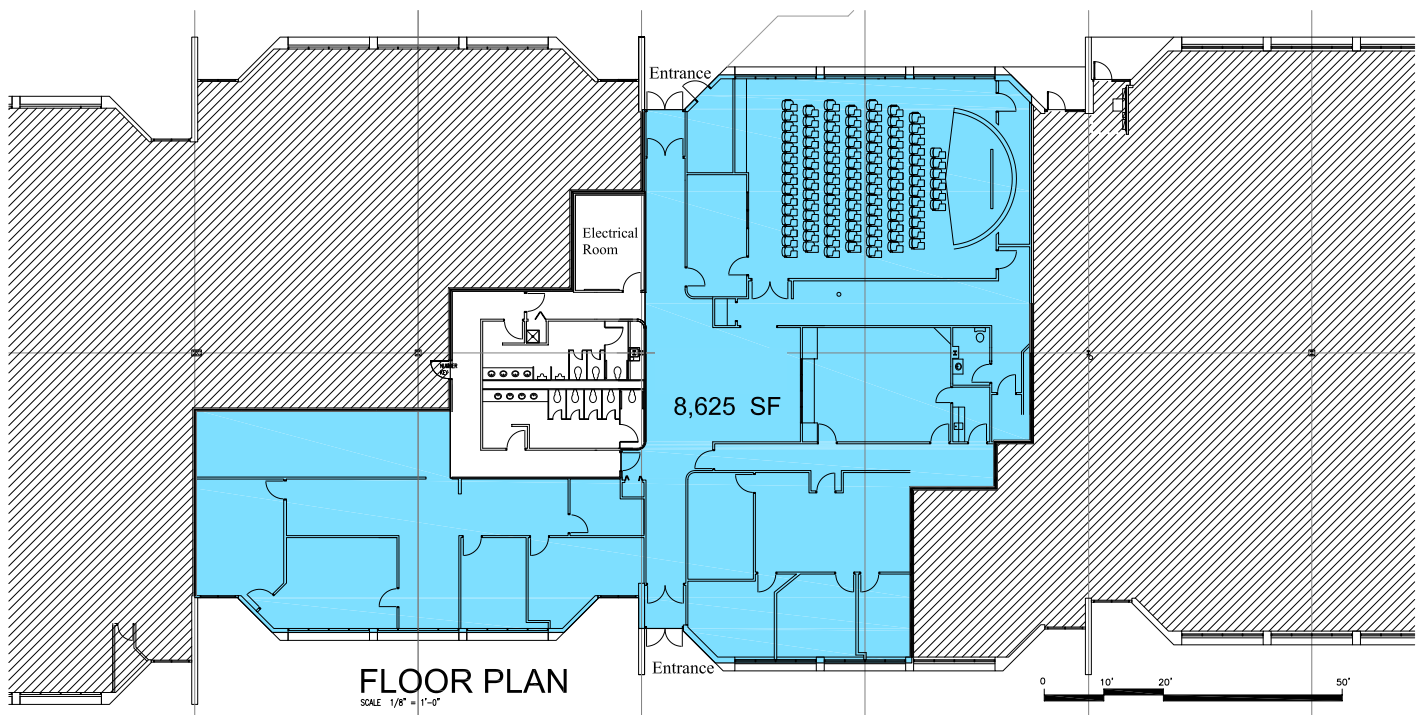

# 532 Fellowship Road Mount Laurel, NJ

Available | Suite 1-3 | +/- 8,625 sf

Wolf Commercial Real Estate, LLC excludes unequivocally all inferred or implied terms, conditions and warranties arising out of this document and excludes all liability for loss and damages arising there from. This publication is the copyrighted property of Wolf Commercial Real Estate, LLC and /or its licensor(s). © 2015. All rights reserved.