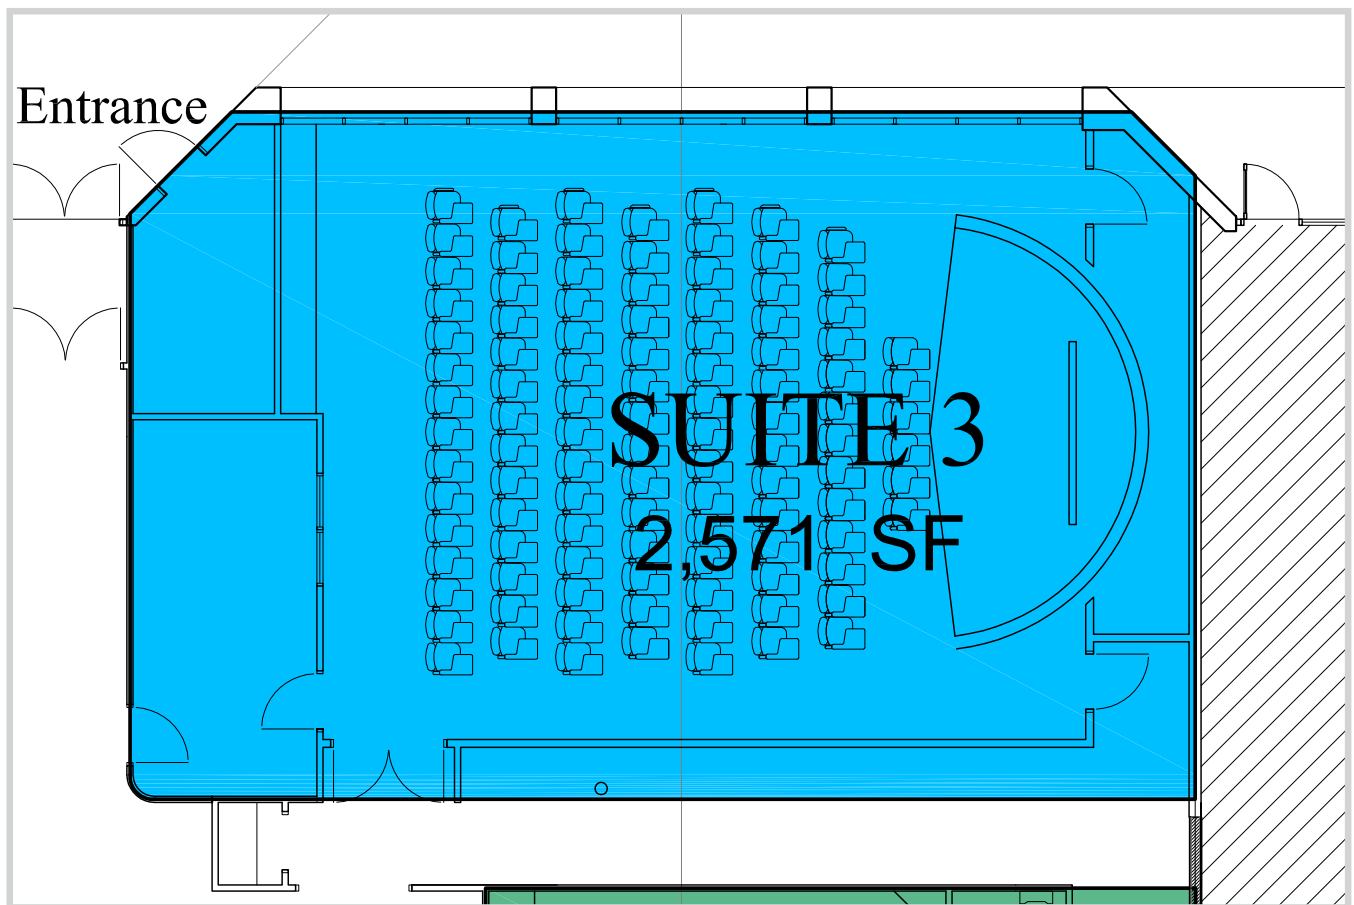

# 532 Fellowship Road Mount Laurel, NJ

Available | Suite 3 | +/- 2,571 sf

Wolf Commercial Real Estate, LLC excludes unequivocally all inferred or implied terms, conditions and warranties arising out of this document and excludes all liability for loss and damages arising there from. This publication is the copyrighted property of Wolf Commercial Real Estate, LLC and /or its licensor(s).  
© 2015. All rights reserved.