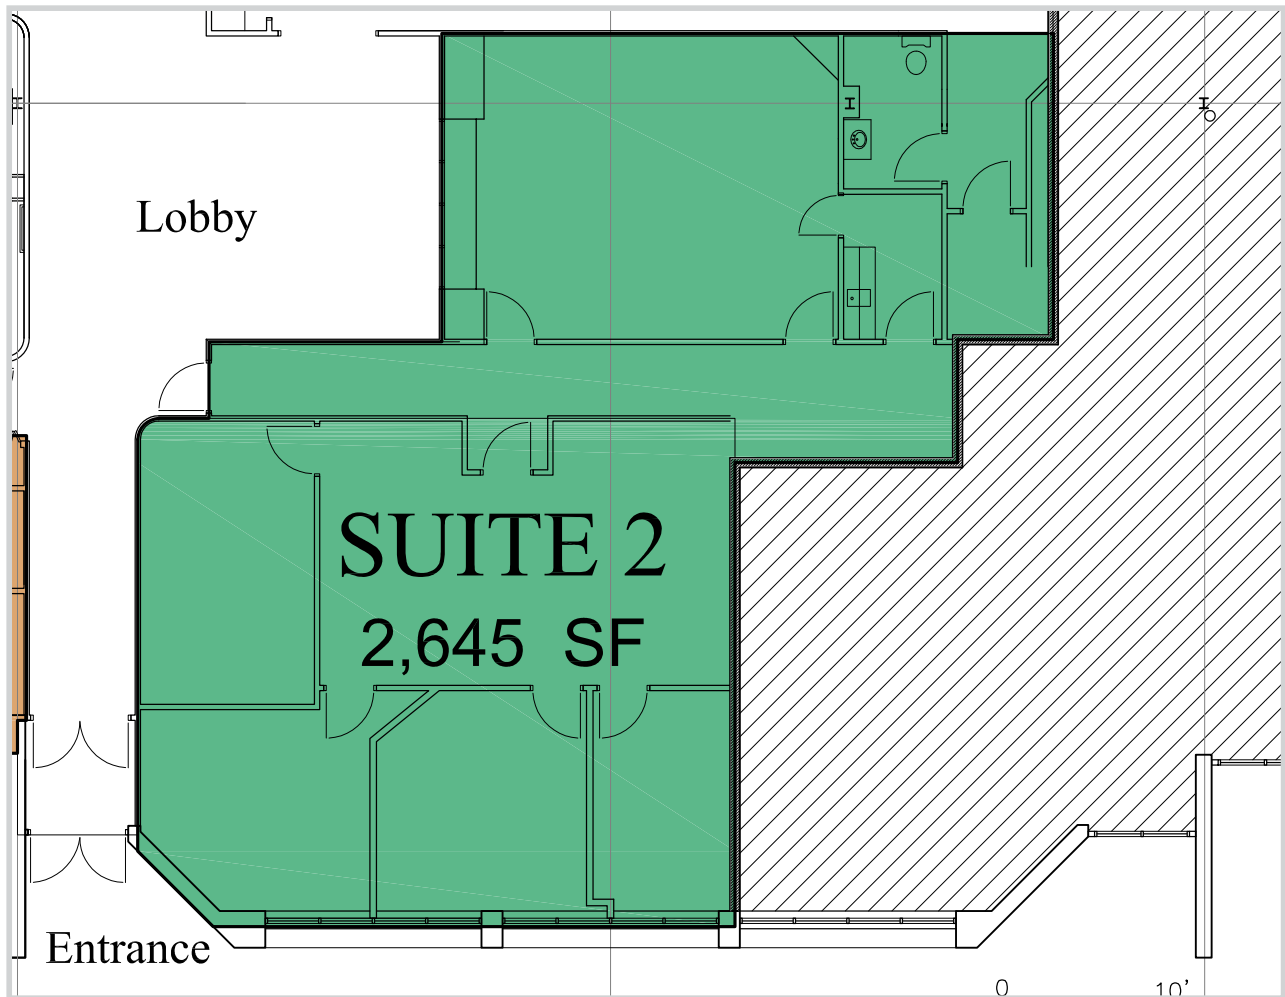

532 Fellowship Road Mount Laurel, NJ

Available | Suite 2 | +/- 2,645 sf

Wolf Commercial Real Estate, LLC excludes unequivocally all inferred or implied terms, conditions and warranties arising out of this document and excludes all liability for loss and damages arising there from. This publication is the copyrighted property of Wolf Commercial Real Estate, LLC and /or its licensor(s).
© 2015. All rights reserved.