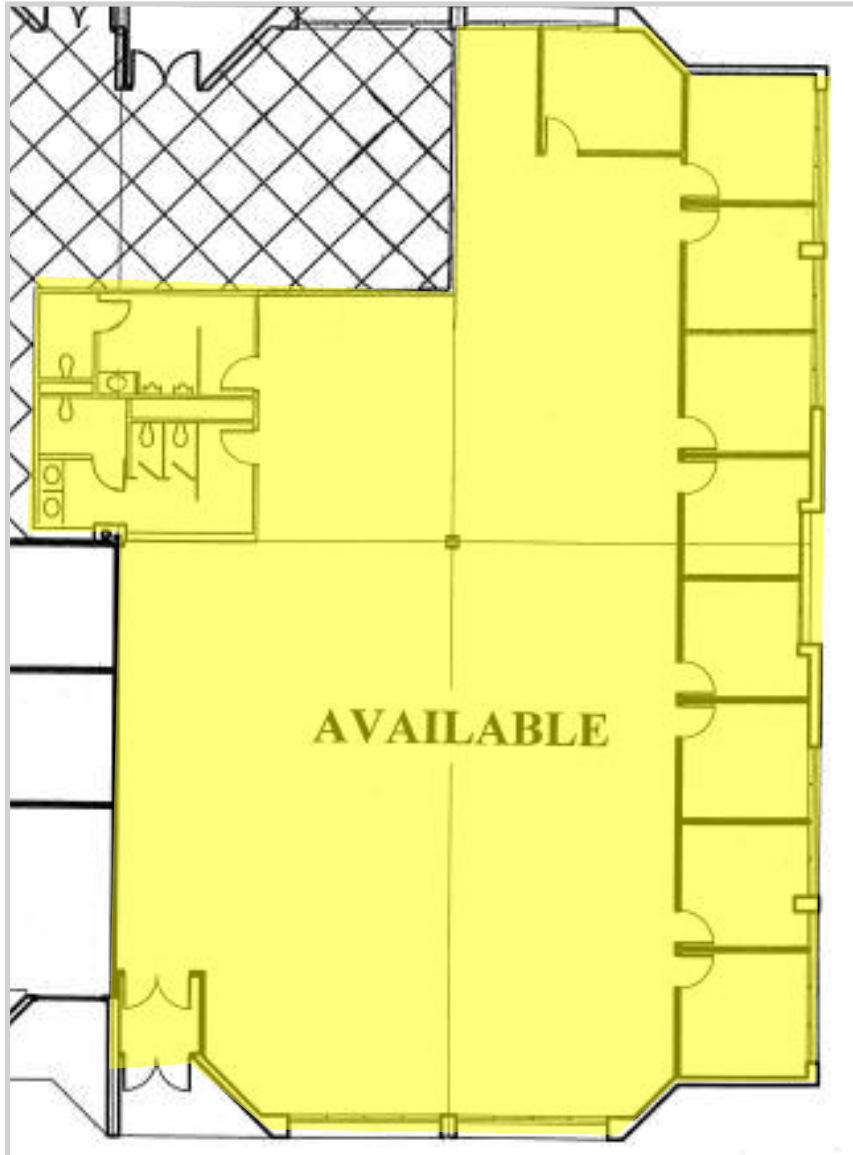

# 530 Fellowship Road Mount Laurel, NJ

Available | +/- 5,663 sf

Wolf Commercial Real Estate, LLC excludes unequivocally all inferred or implied terms, conditions and warranties arising out of this document and excludes all liability for loss and damages arising there from. This publication is the copyrighted property of Wolf Commercial Real Estate, LLC and /or its licensor(s).  
© 2015. All rights reserved.