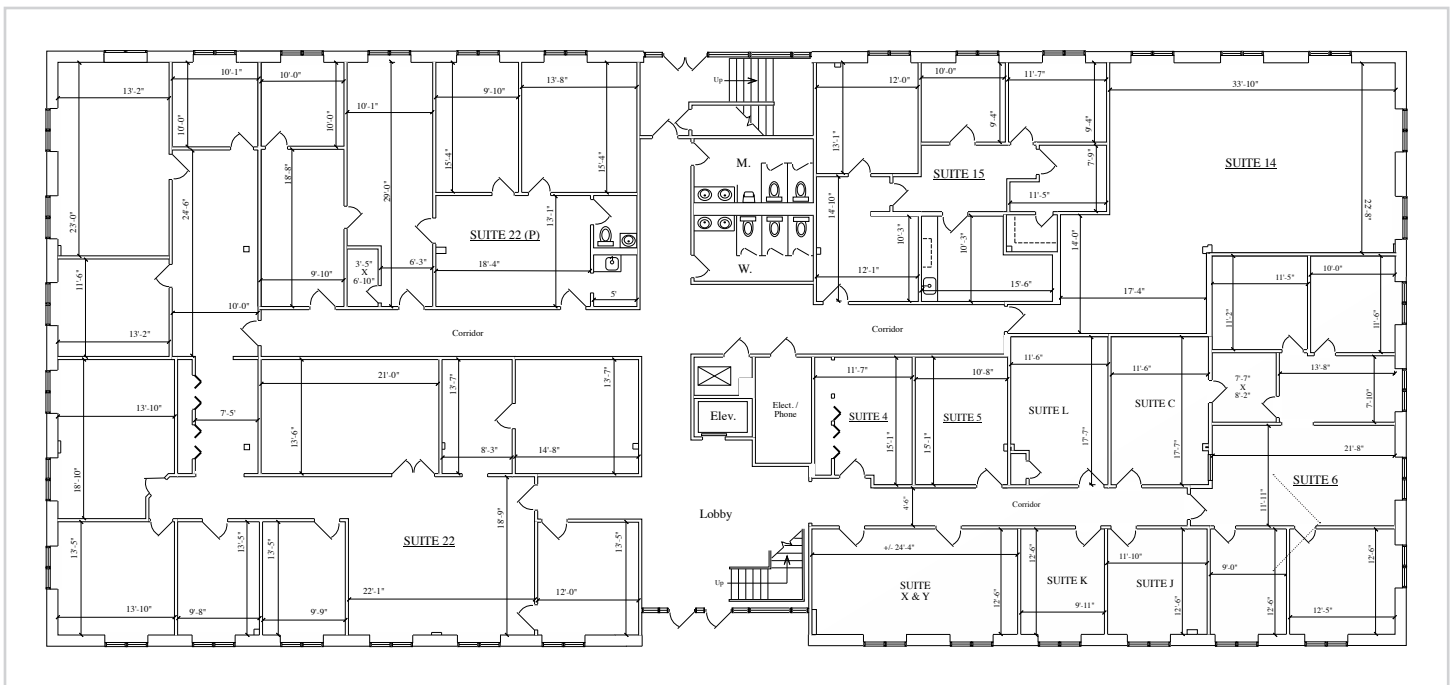

1 Alpha Avenue Voorhees, NJ

Available | First Floor | +/- 10,905 sf

Wolf Commercial Real Estate, LLC excludes unequivocally all inferred or implied terms, conditions and warranties arising out of this document and excludes all liability for loss and damages arising there from. This publication is the copyrighted property of Wolf Commercial Real Estate, LLC and /or its licensor(s).
© 2015. All rights reserved.