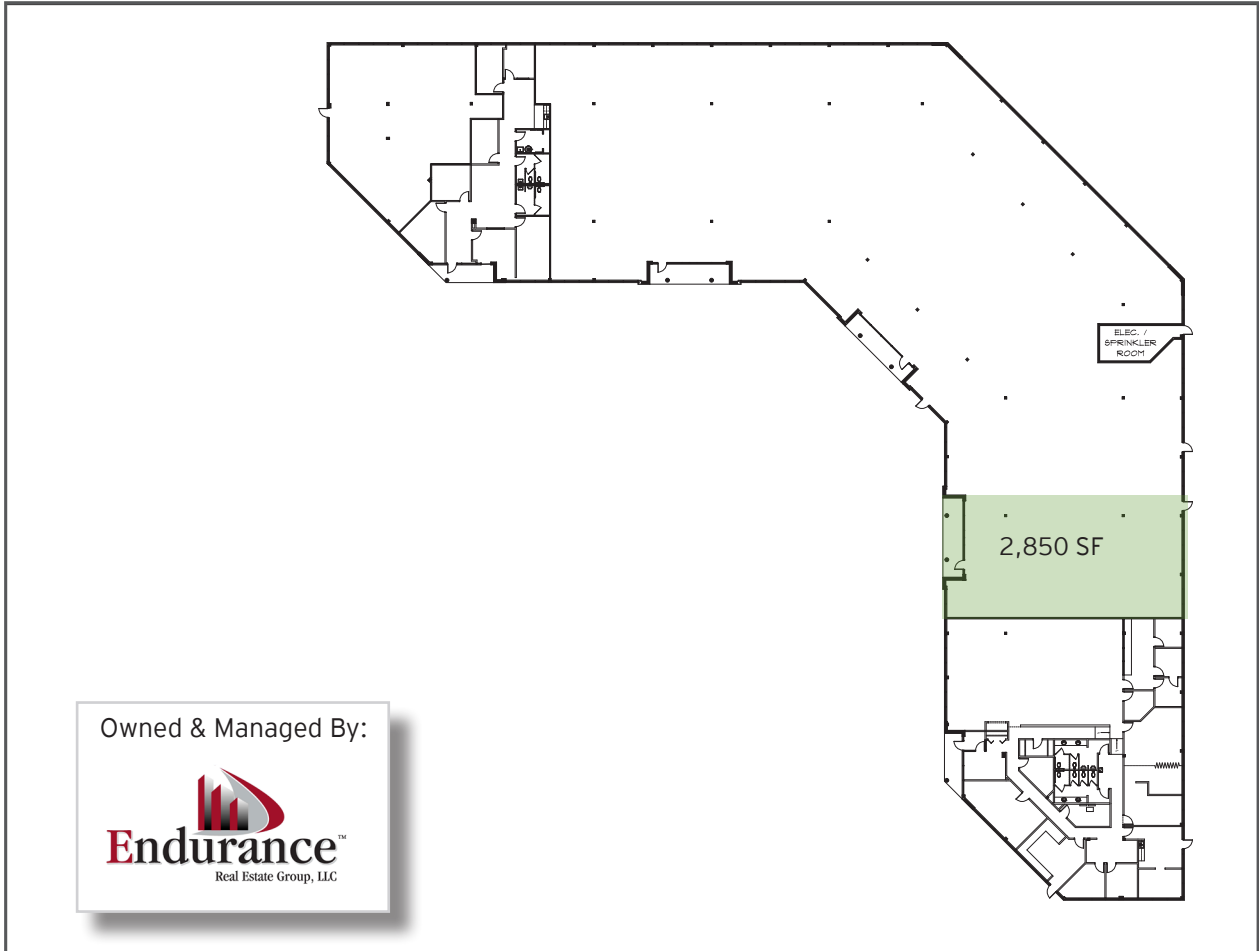

# Colwick Business Center 57 Haddonfield Road Cherry Hill, NJ

Available | +/- 2,850 sf

Wolf Commercial Real Estate, LLC excludes unequivocally all inferred or implied terms, conditions and warranties arising out of this document and excludes all liability for loss and damages arising there from. This publication is the copyrighted property of Wolf Commercial Real Estate, LLC and /or its licensor(s).