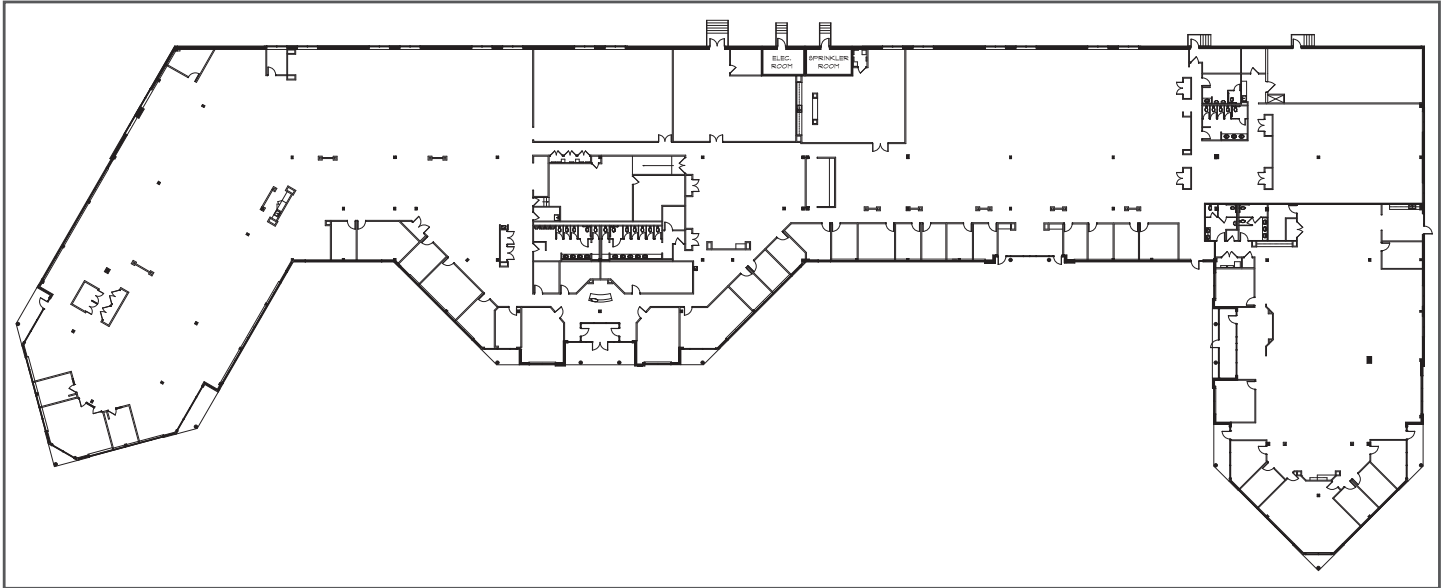

Colwick Business Center 55 Haddonfield Road Cherry Hill, NJ

Available | 61,694 sf (Divisible)

Owned & Managed By:

Wolf Commercial Real Estate, LLC excludes unequivocally all inferred or implied terms, conditions and warranties arising out of this document and excludes all liability for loss and damages arising there from. This publication is the copyrighted property of Wolf Commercial Real Estate, LLC and /or its licensor(s).