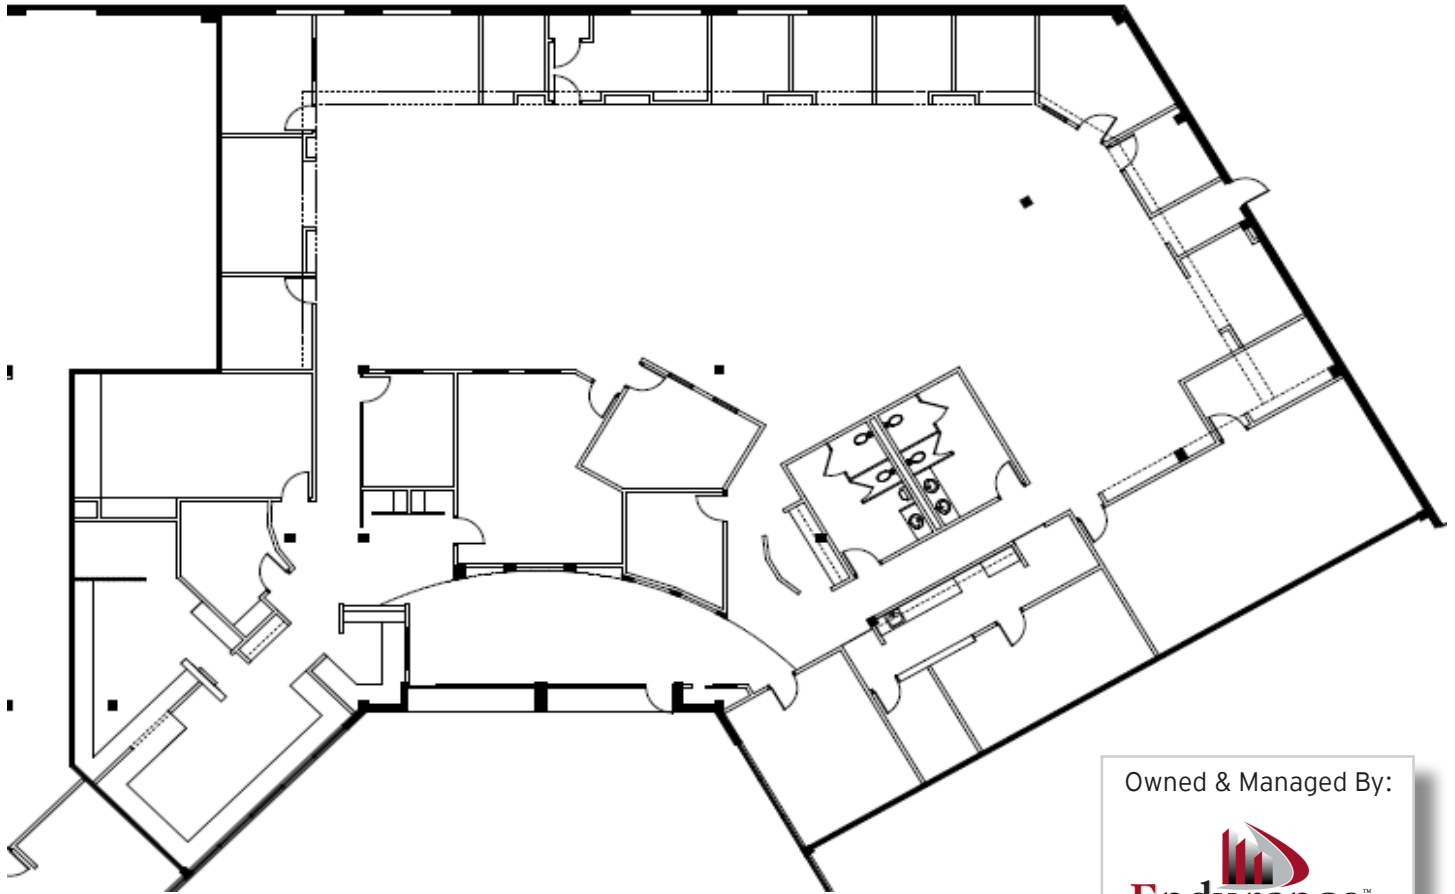

Colwick Business Center 53 Haddonfield Road Cherry Hill, NJ

Available | Suite 306 - 11,489 SF

Owned & Managed By:

The logo for Endurance Real Estate Group, LLC. It features a stylized red and blue graphic above the word 'Endurance' in a bold, serif font. Below 'Endurance' is the text 'Real Estate Group, LLC' in a smaller, sans-serif font.