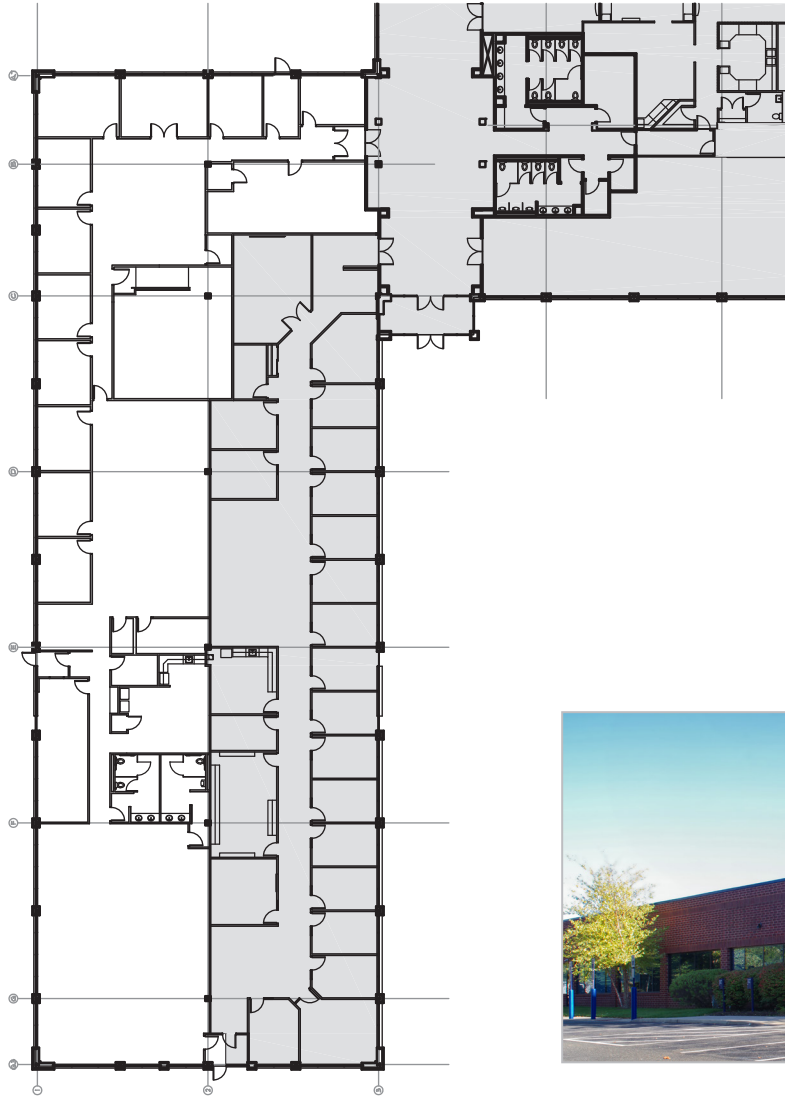

400 Lippincott Drive Marlton, NJ

Suite 100 | Available | 11,784 sf

Wolf Commercial Real Estate, LLC excludes unequivocally all inferred or implied terms, conditions and warranties arising out of this document and excludes all liability for loss and damages arising therefrom. This publication is the copyrighted property of Wolf Commercial Real Estate, LLC and /or its licensor(s).