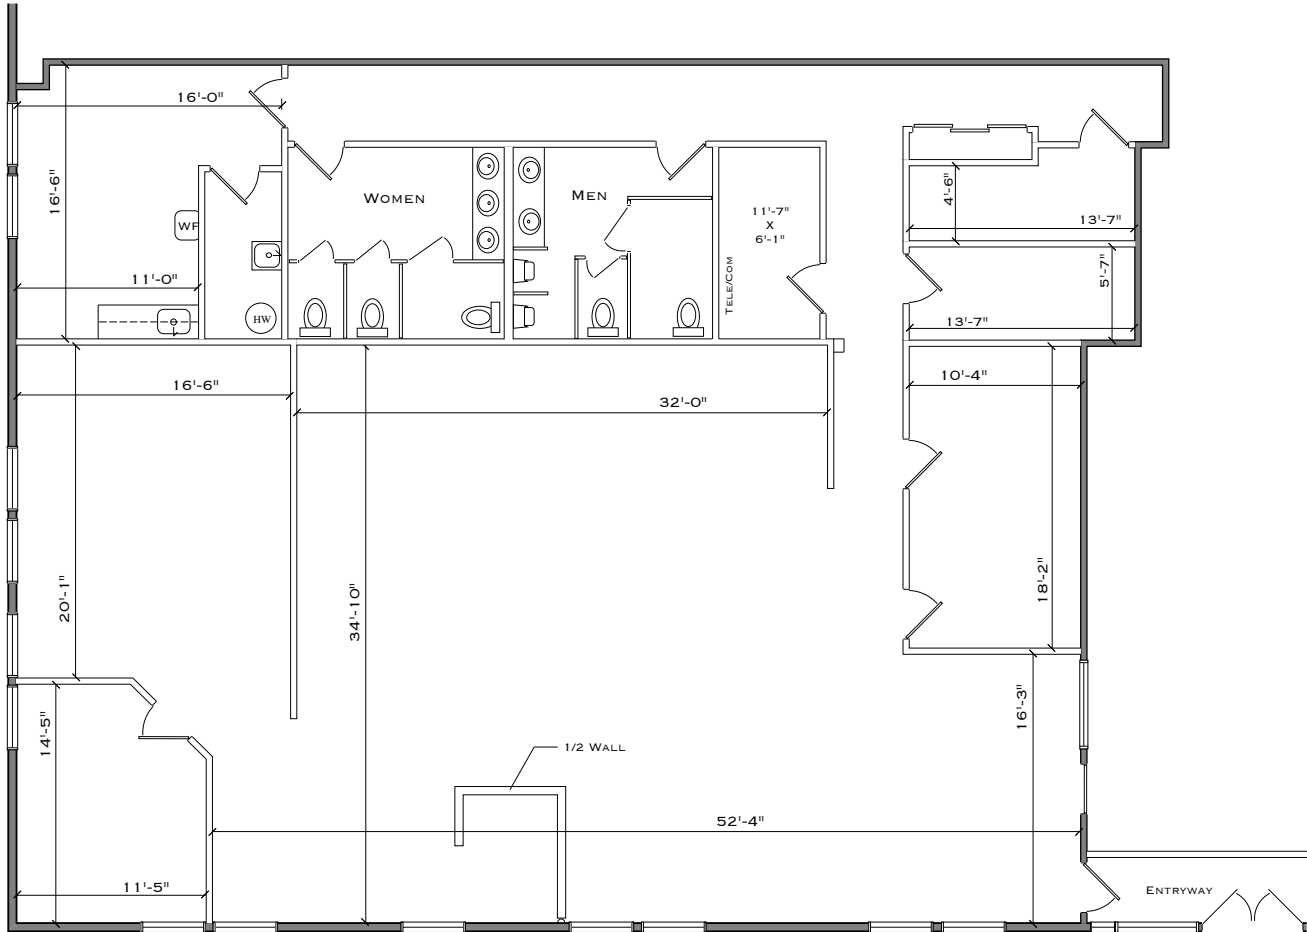

2003 Lincoln Drive West Marlton, NJ

Available | Suite A | 3,529 sf

Wolf Commercial Real Estate, LLC excludes unequivocally all inferred or implied terms, conditions and warranties arising out of this document and excludes all liability for loss and damages arising there from. This publication is the copyrighted property of Wolf Commercial Real Estate, LLC and /or its licensor(s).