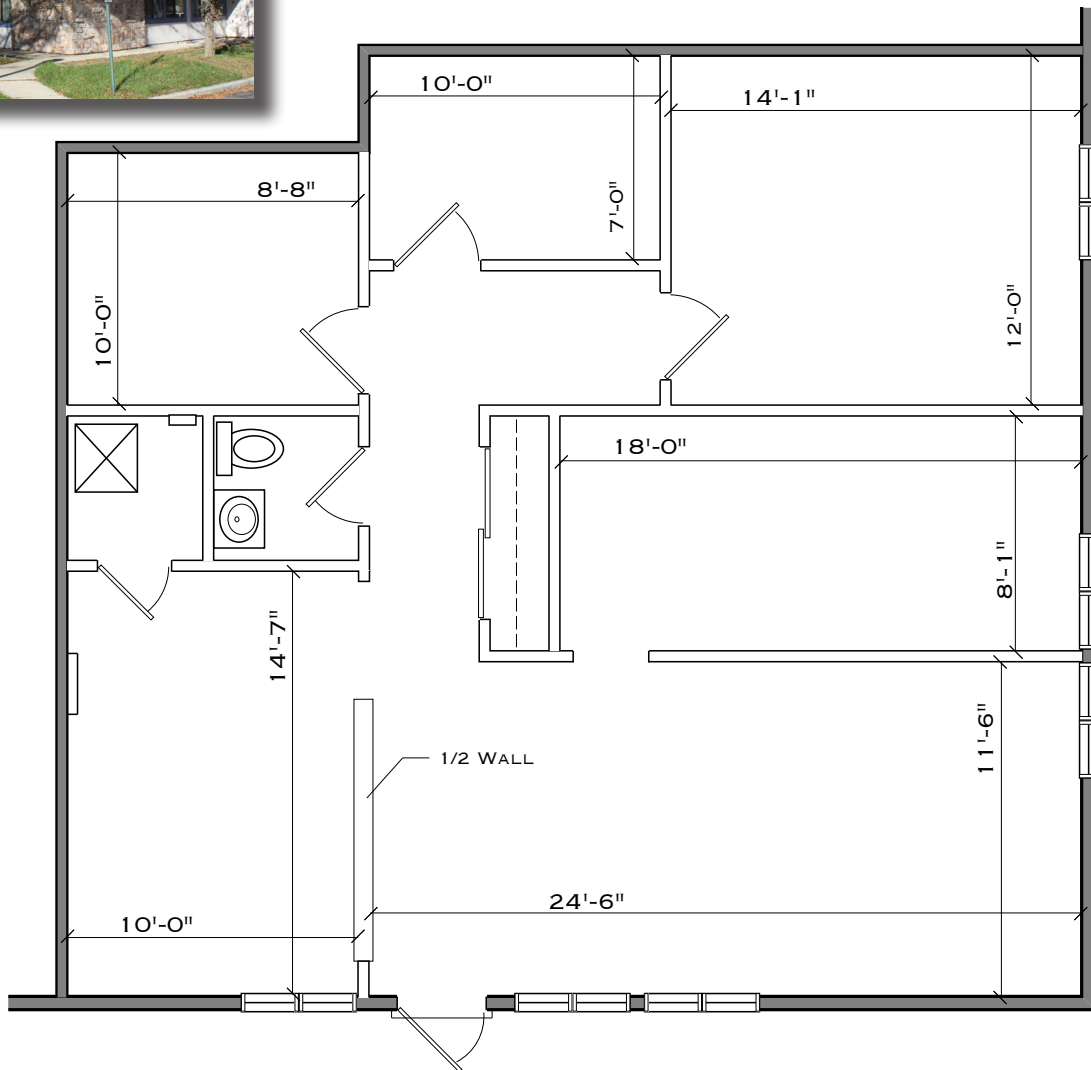

2002 Lincoln Drive West Marlton, NJ

Available | Suite J | 1,123 sf

Wolf Commercial Real Estate, LLC excludes unequivocally all inferred or implied terms, conditions and warranties arising out of this document and excludes all liability for loss and damages arising therefrom. This publication is the copyrighted property of Wolf Commercial Real Estate, LLC and /or its licensor(s).