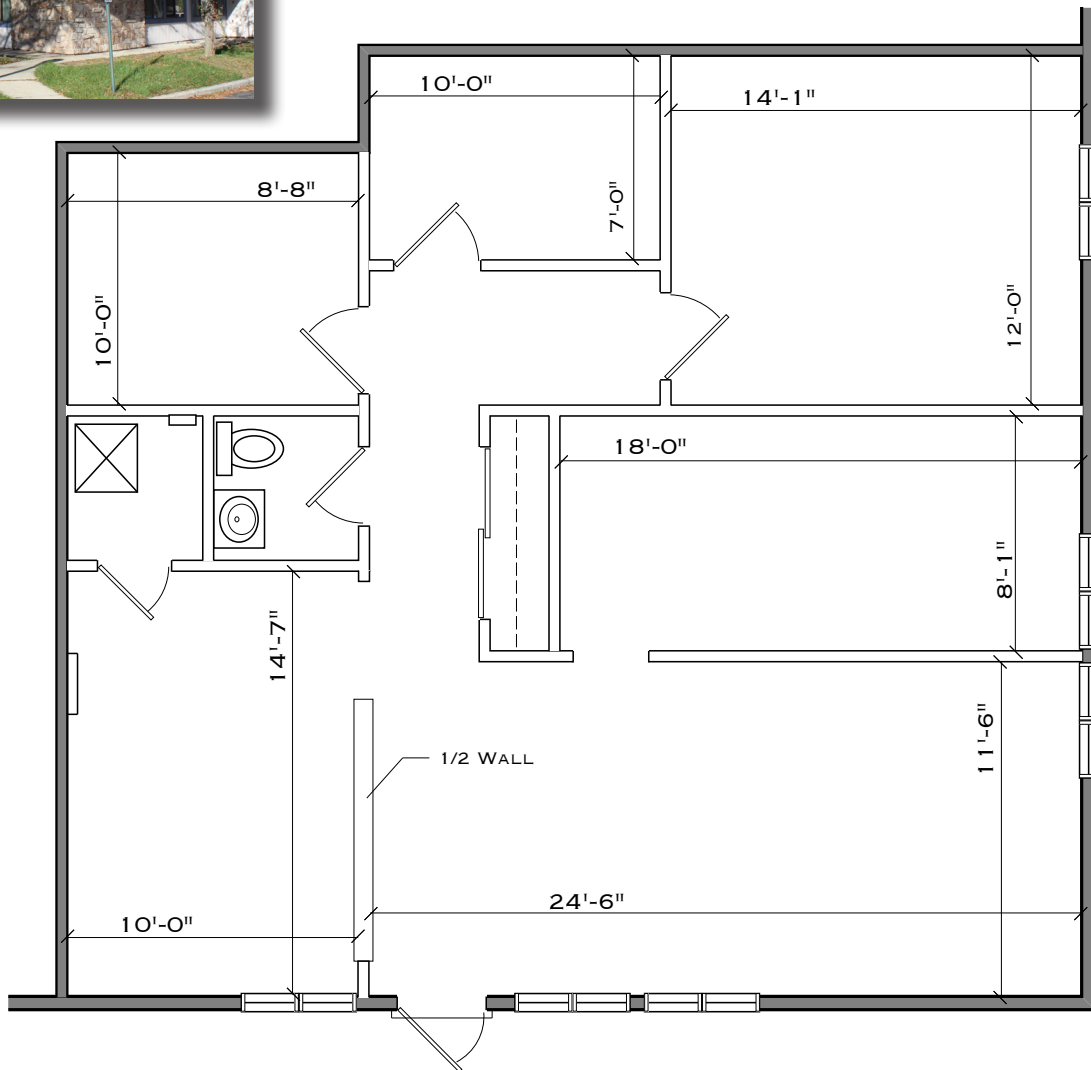

2002 Lincoln Drive West Marlton, NJ

Available | Suite J | 1,123 sf

Wolf Commercial Real Estate, LLC excludes unequivocally all inferred or implied terms, conditions and warranties arising out of this document and excludes all liability for loss and damages arising there from. This publication is the copyrighted property of Wolf Commercial Real Estate, LLC and /or its licensor(s).

© 2013. All rights reserved.

2002 Lincoln Drive West Marlton, NJ

Available | Suite J | 1,123 sf

Wolf Commercial Real Estate, LLC excludes unequivocally all inferred or implied terms, conditions and warranties arising out of this document and excludes all liability for loss and damages arising therefrom. This publication is the copyrighted property of Wolf Commercial Real Estate, LLC and /or its licensor(s).