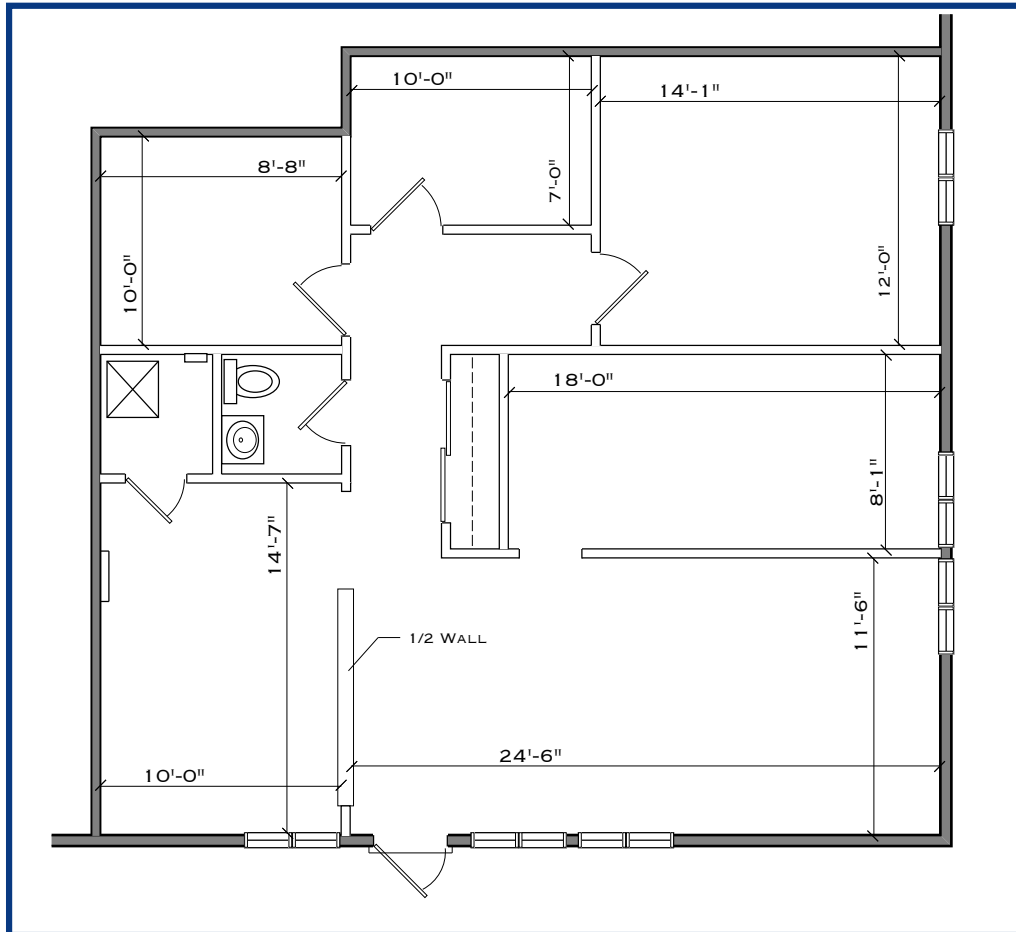

2002 Lincoln Drive West Marlton, NJ

Available | Suite J | 1,123 sf

Wolf Commercial Real Estate, LLC excludes unequivocally all inferred or implied terms, conditions and warranties arising out of this document and excludes all liability for loss and damages arising there from. This publication is the copyrighted property of Wolf Commercial Real Estate, LLC and /or its licensor(s).

© 2013. All rights reserved.

2002 Lincoln Drive West Marlton, NJ

Available | Suite J | 1,123 sf

Wolf Commercial Real Estate, LLC excludes unequivocally all inferred or implied terms, conditions and warranties arising out of this document and excludes all liability for loss and damages arising therefrom. This publication is the copyrighted property of Wolf Commercial Real Estate, LLC and /or its licensor(s).