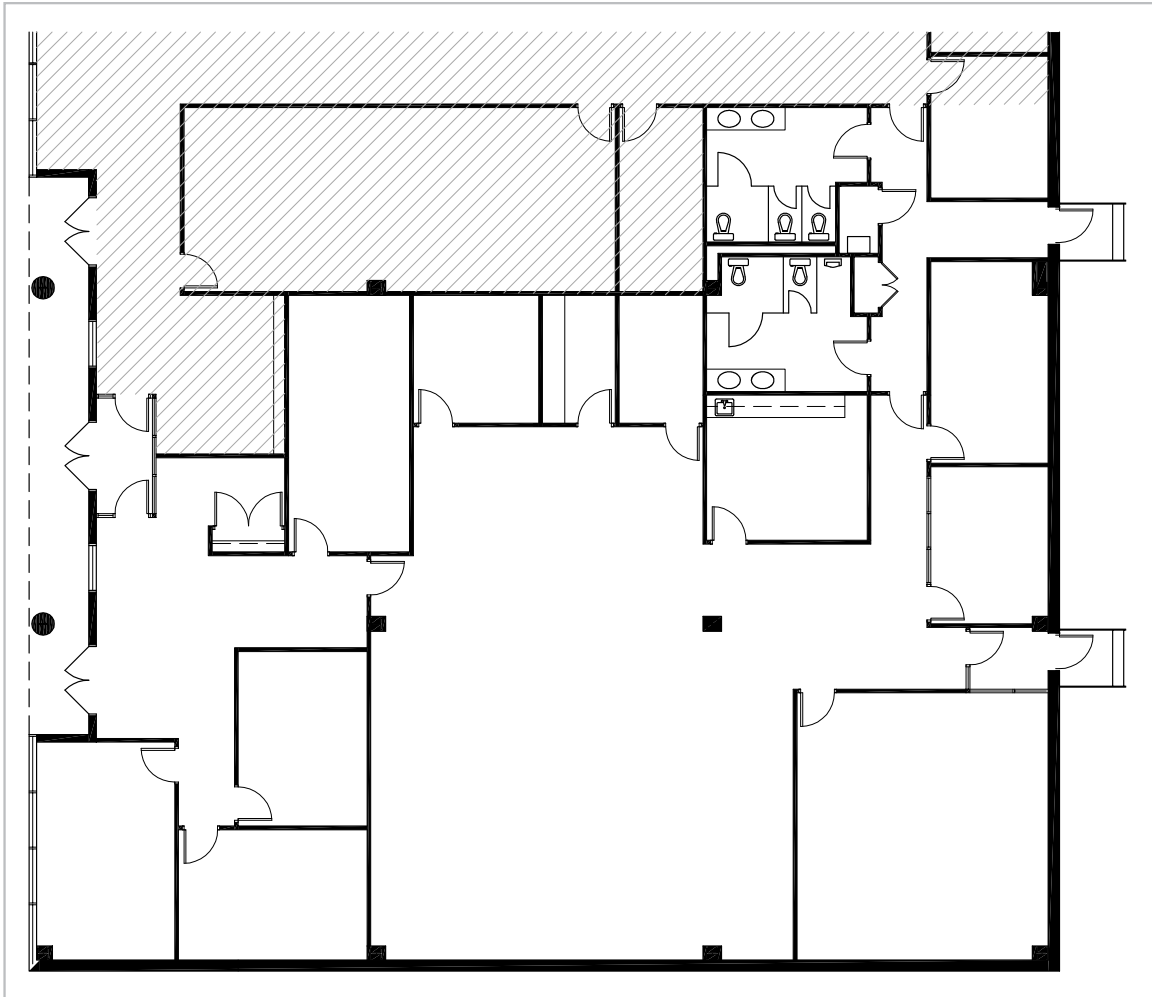

2000 Crawford Place Mount Laurel, NJ

Suite 900 | Available | 5,293 sf

Wolf Commercial Real Estate, LLC excludes unequivocally all inferred or implied terms, conditions and warranties arising out of this document and excludes all liability for loss and damages arising there from. This publication is the copyrighted property of Wolf Commercial Real Estate, LLC and /or its licensor(s).