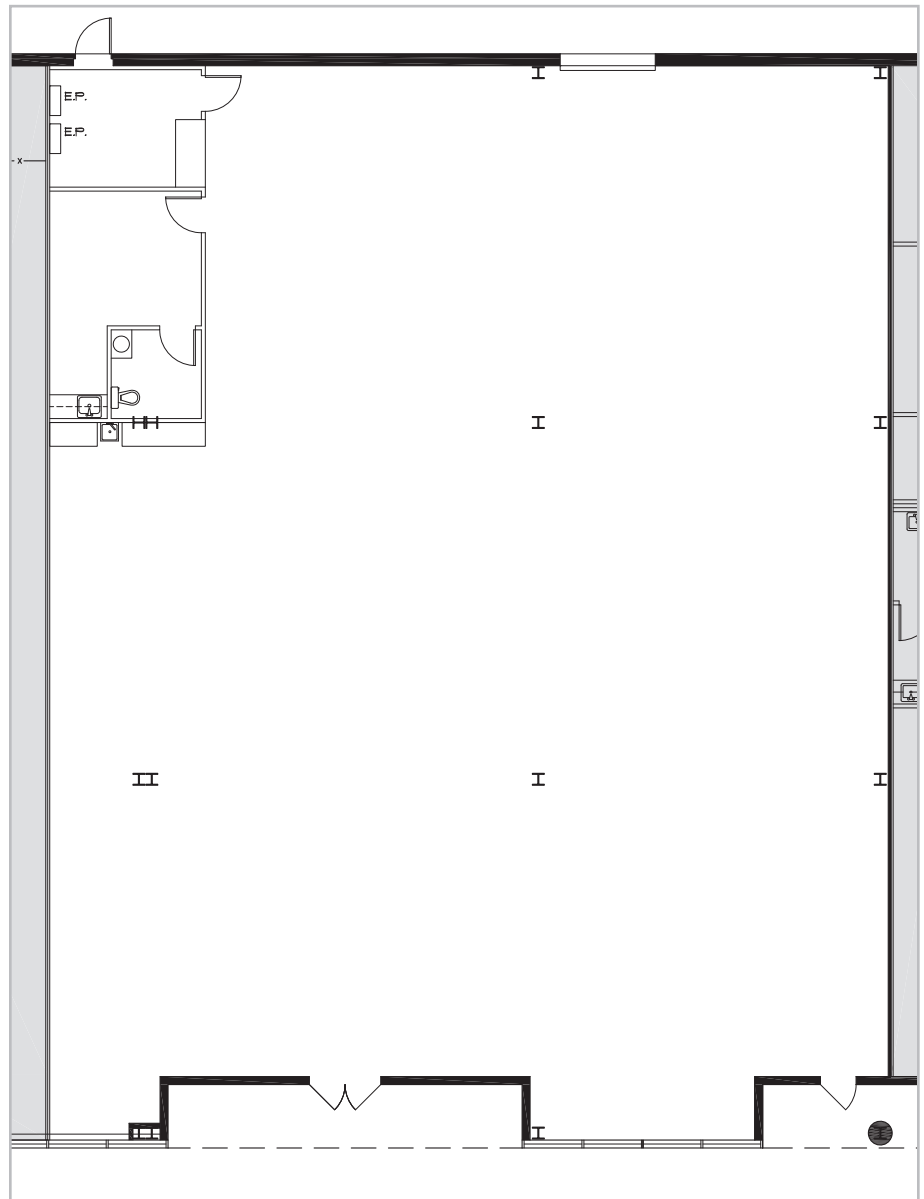

2000 Crawford Place Mount Laurel, NJ

Suite 500 (Warehouse) | Available | 6,390 sf

Wolf Commercial Real Estate, LLC excludes unequivocally all inferred or implied terms, conditions and warranties arising out of this document and excludes all liability for loss and damages arising there from. This publication is the copyrighted property of Wolf Commercial Real Estate, LLC and /or its licensor(s).