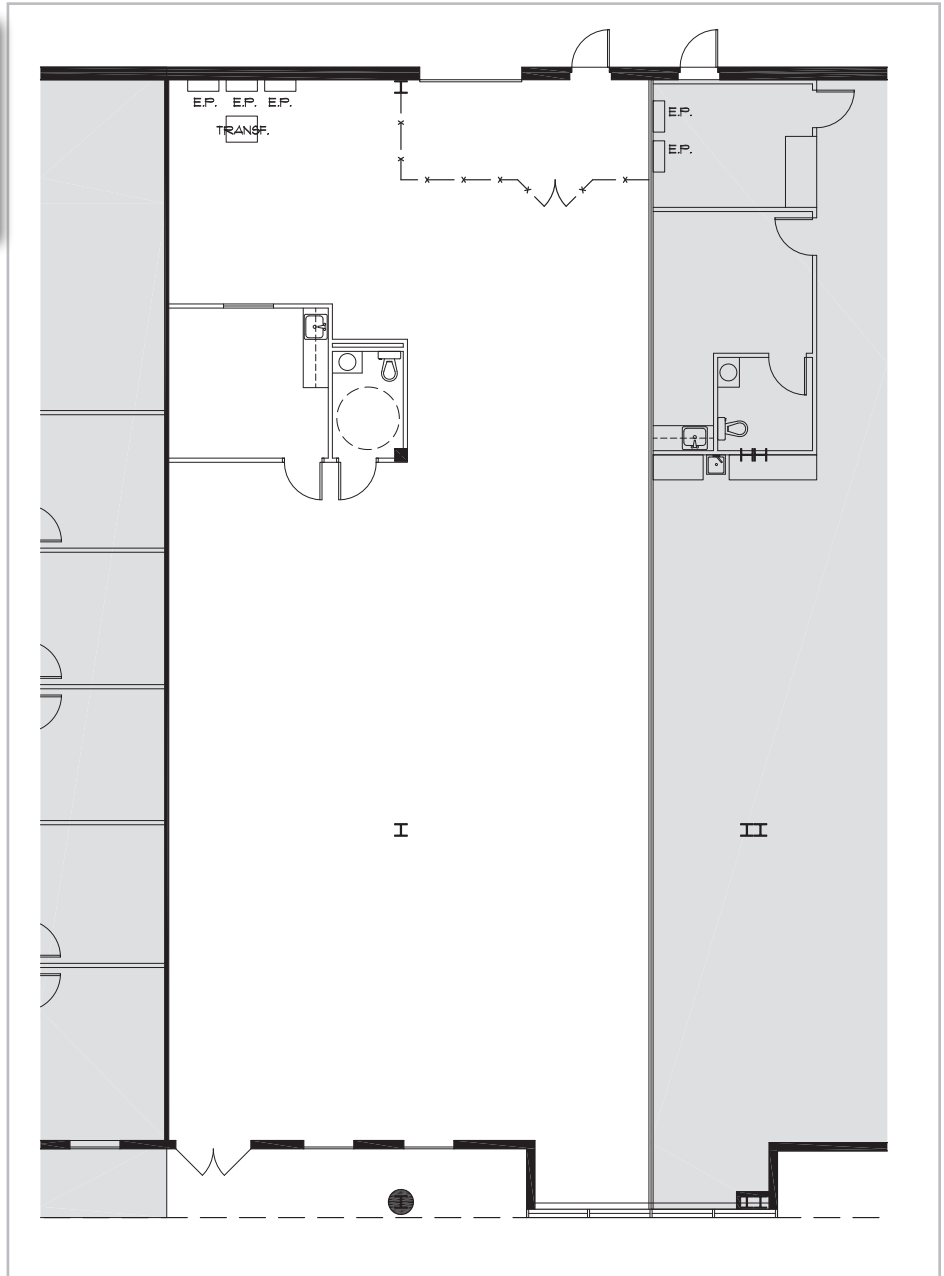

2000 Crawford Place Mount Laurel, NJ

Suite 400 (Warehouse) | Available | 3,000 sf

Wolf Commercial Real Estate, LLC excludes unequivocally all inferred or implied terms, conditions and warranties arising out of this document and excludes all liability for loss and damages arising therefrom. This publication is the copyrighted property of Wolf Commercial Real Estate, LLC and /or its licensor(s).